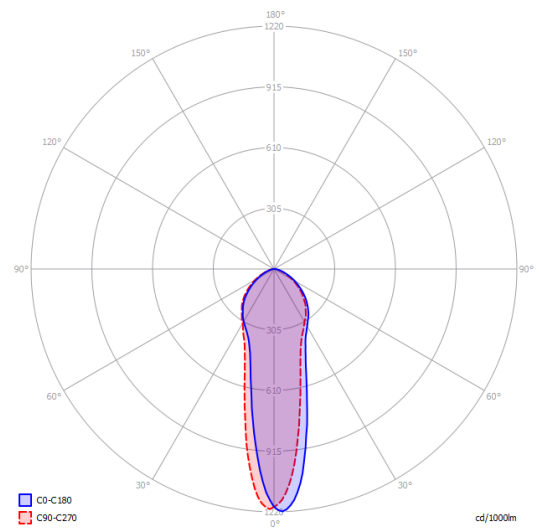

A-Tube large

Light source

Medium Base
E26 Par 16 LED
1 x max 8 W
120 V

W / L max 6 cm–2.4"
Ø max 5 cm–1.96"

Bulb not included

Structure: Metal

Code

Matte White – 9010	09624 1000U
Matte Black – 9005	09624 2000U
Coppery Bronze	09624 3500U

Net weight: 4.12 lbs

Parcels: 1

IP20

Energy Saving

Dim

Cluster suspension lamps must be installed on a *canopy*: find out more on lodes.com/en/canopies

A-Tube large

Medium Base
E26 Par 16 LED
1 x max 8 W
120 V

W / L max 6 cm–2.4"
Ø max 5 cm–1.96"

Photometric data

Options of A-Tube

A-Tube small

A-Tube medium