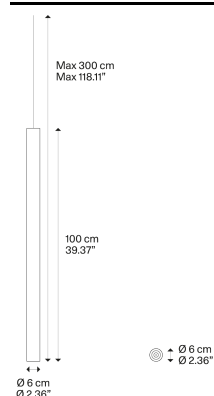

A-Tube,
Design by Studio Italia Design

Model A-Tube large

A simple form that delivers the light to wherever it's needed, enhancing the space. Tubular and slim, A-Tube is a versatile lamp, available in different sizes and finishes, that can be fixed directly to the ceiling, suspended singularly, or used in cluster compositions to create impactful lighting effects.

A-Tube large

Light source

Medium Base
E26 Par 16 LED
1 x max 8 W
120 V

W / L max 6 cm–2.4"
Ø max 5 cm–1.96"

Bulb not included

Structure: Metal

Code

Matte White – 9010	09624 1000U
Matte Black – 9005	09624 2000U
Coppery Bronze	09624 3500U

Net weight: 4.12 lbs

Parcels: 1

IP20

Energy Saving

Dim

Cluster suspension lamps must be installed on a *canopy*: find out more on lodes.com/en/canopies

A-Tube large

Medium Base
E26 Par 16 LED
1 x max 8 W
120 V

W / L max 6 cm–2.4"
Ø max 5 cm–1.96"

Photometric data

Options of A-Tube

A-Tube small

A-Tube medium