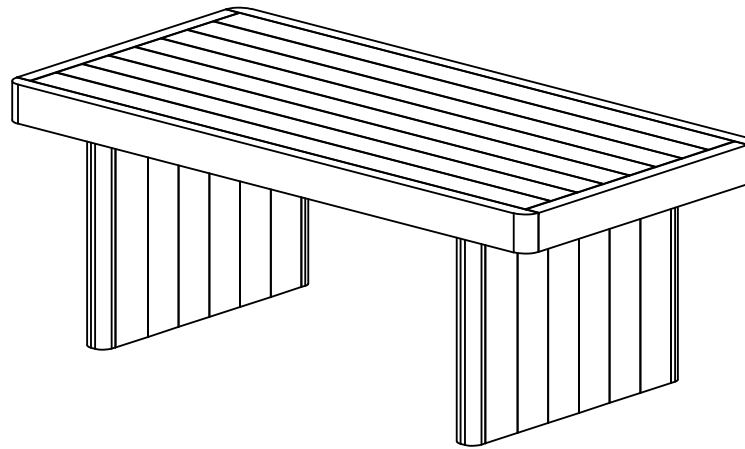

ASSEMBLY INSTRUCTIONS.

COFFEE TABLE

THANK YOU FOR YOUR PURCHASE!

PARTS AND HARDWARE.

PARTS LIST

NO.	DESCRIPTION	IMAGE	Q'TY
P1	TABLE TOP		1
P2	LEGS		2

HARDWARE LIST

NO.	DESCRIPTION	IMAGE	Q'TY
H1	BOLT M8x40		12
H2	SPRING WASHER		12
H3	WASHER		12
H4	ALLEN KEY		1

NOTES.

Thank you for purchasing this quality product! Be sure to check all packing material carefully for small part that may have come loose inside the carton during shipping.

CAUTION: The item is heavy, assembly should be performed by two people.