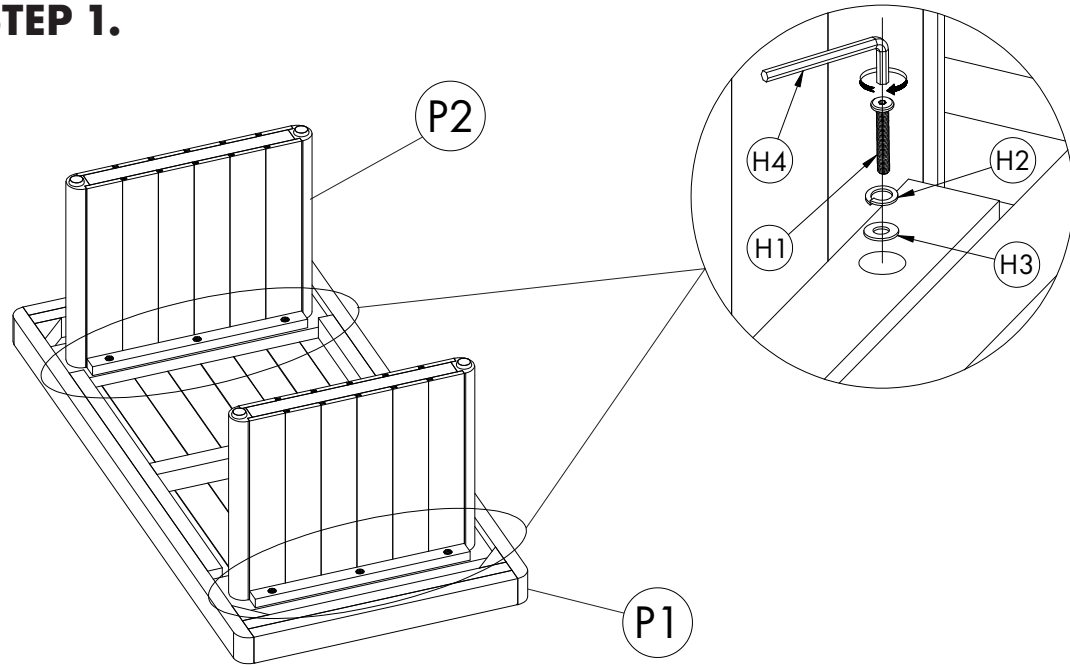

PARTS AND HARDWARE.

PARTS LIST

NO.	DESCRIPTION	IMAGE	Q'TY
P1	TABLE TOP		1
P2	LEGS		2

HARDWARE LIST

NO.	DESCRIPTION	IMAGE	Q'TY
H1	BOLT M8x40		12
H2	SPRING WASHER		12
H3	WASHER		12
H4	ALLEN KEY		1

NOTES.

Thank you for purchasing this quality product! Be sure to check all packing material carefully for small part that may have come loose inside the carton during shipping.

CAUTION: The item is heavy, assembly should be performed by two people.

STEP 1.

STEP 2.