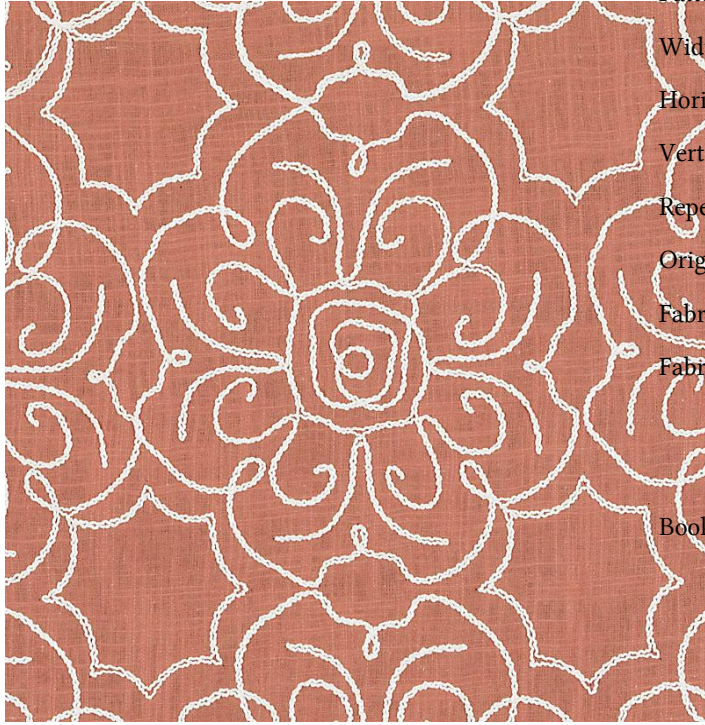

Fabric Detail for:32871 | 31-coral

Pattern:	32871 31-coral
Width:	52"
Horizontal Repeat:	22.000"
Vertical Repeat:	22.000"
Repeat Direction:	Up The Roll
Origin:	China
Fabric Grade:	02
Fabric Contents:	45% Linen 37% Cotton 18% Rayon
Book Name:	ALIZARIN-CINNNABAR