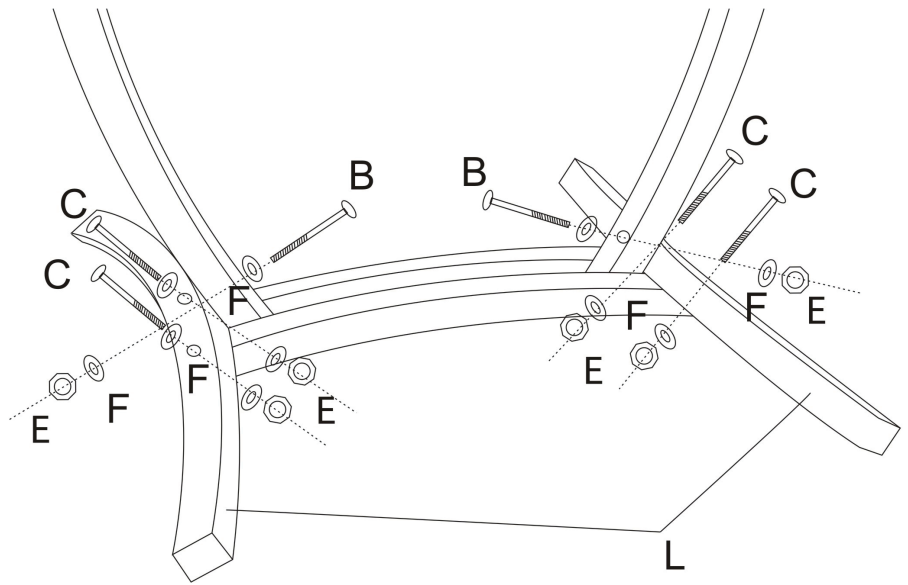

Assembly Instructions

Instructions d'assemblage

PARTS	PATTERN	DESCRIPTION	SIZE	QTY
A		Bolt	10x170mm	2
B		Bolt	10x110mm	2
C		Bolt	10x100mm	4
D		Eye Bolt	10x60mm	2
E		Nut		10
F		Washer		18
G		Hook		2
H		Chain	5x200mm	2
J		Wooden Bar		2
K		Wooden Bar		2
L		Wooden Bar		2
M		Wrench, Handle		2

2

3

4