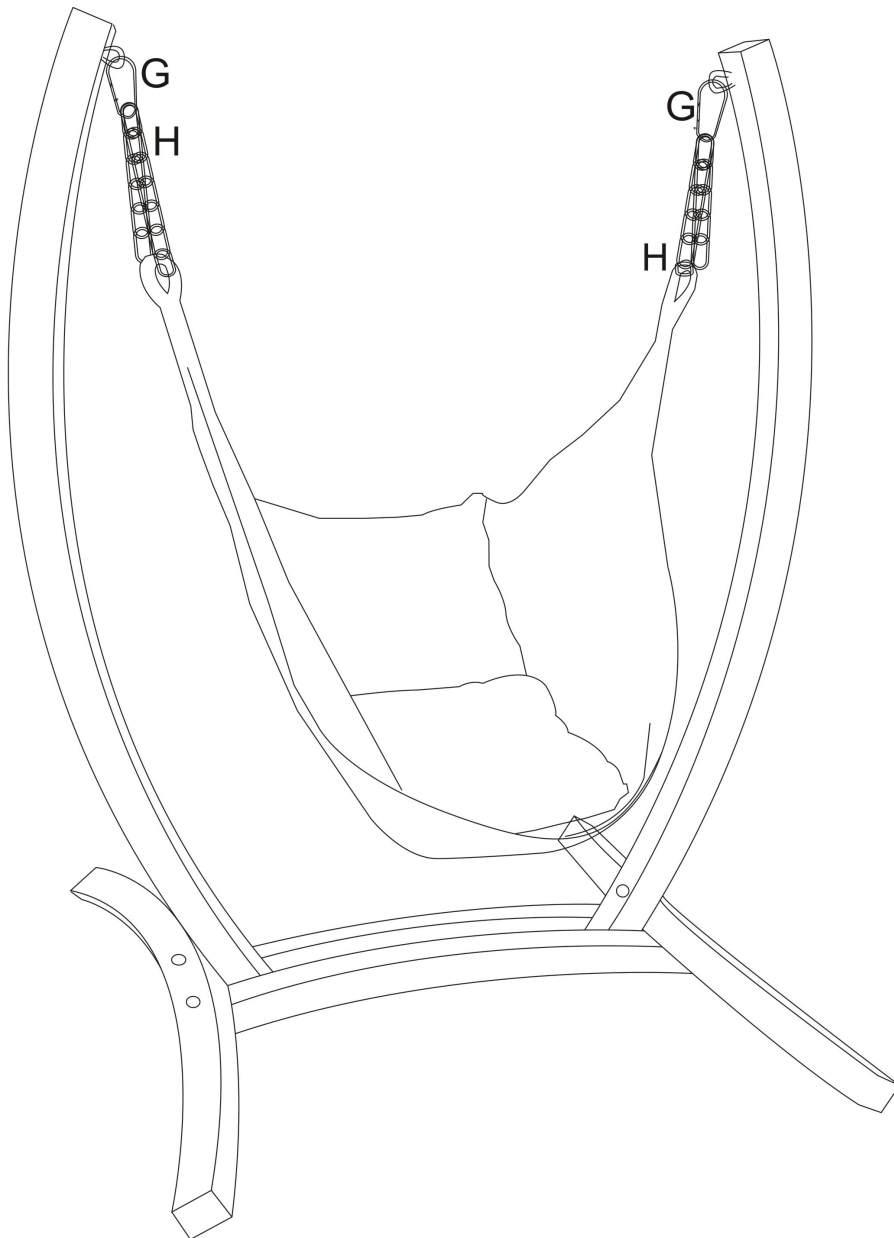

Assembly Instructions

Instructions d'assemblage

PARTS	PATTERN	DESCRIPTION	SIZE	QTY
A		Bolt	10x170mm	2
B		Bolt	10x110mm	2
C		Bolt	10x100mm	4
D		Eye Bolt	10x60mm	2
E		Nut		10
F		Washer		18
G		Hook		2
H		Chain	5x200mm	2
J		Wooden Bar		2
K		Wooden Bar		2
L		Wooden Bar		2
M		Wrench, Handle		2

2

3

4