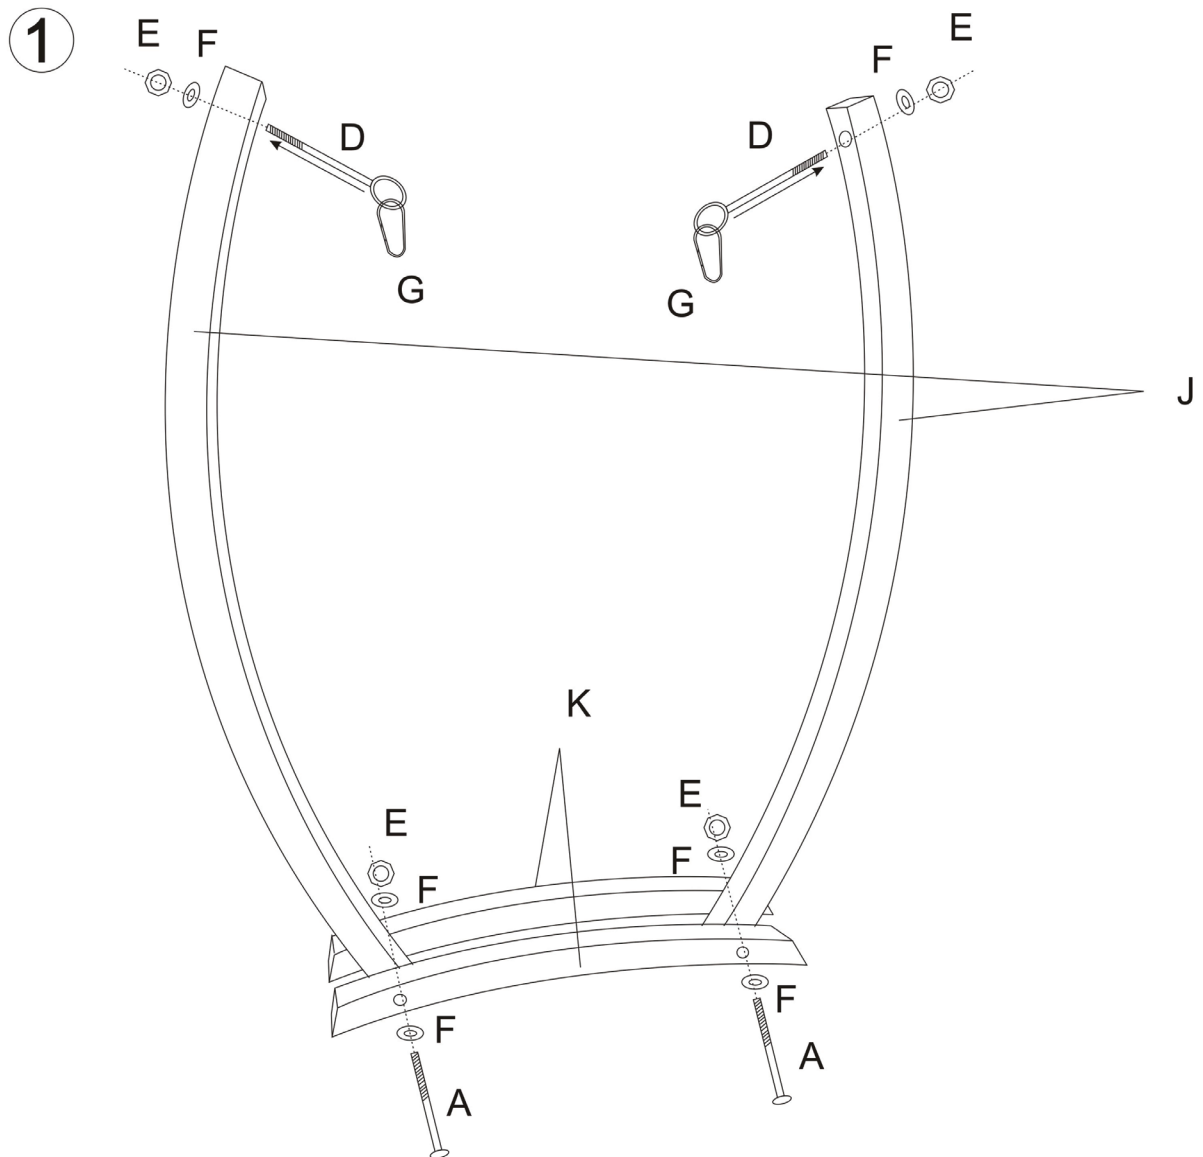

Assembly Instructions

Instructions d'assemblage

PARTS	PATTERN	DESCRIPTION	SIZE	QTY
A		Bolt	10x170mm	2
B		Bolt	10x110mm	2
C		Bolt	10x100mm	4
D		Eye Bolt	10x60mm	2
E		Nut		10
F		Washer		18
G		Hook		2
H		Chain	5x200mm	2
J		Wooden Bar		2
K		Wooden Bar		2
L		Wooden Bar		2
M		Wrench, Handle		2

2

3

4