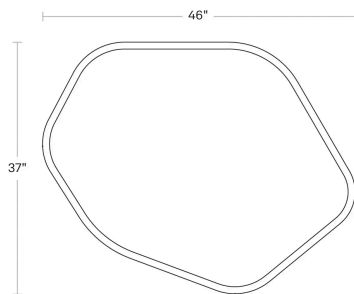

Side View

Top View

## Product Dimensions

**Overall** 46"l x 37"w x 12"h

---

Are you a trade professional? Visit [bludot.com/trade-contract](https://bludot.com/trade-contract)