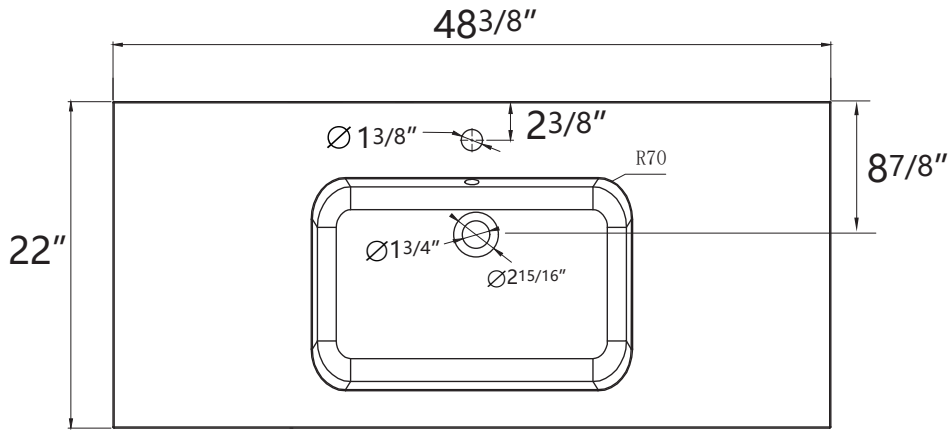

DIMENSION DETAILS

BATHROOM VANITY

Size 48"

COUNTERTOP SIZE

Top View

Front View

Side View

VANITY SIZE

Front View

Side View