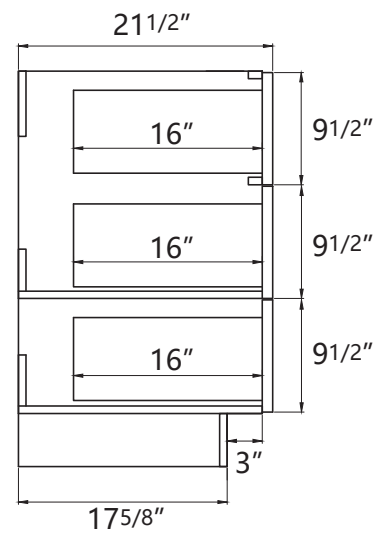

DIMENSION DETAILS

BATHROOM VANITY

Size 48"

COUNTERTOP SIZE

Top View

Front View

Side View

VANITY SIZE

Front View

Side View