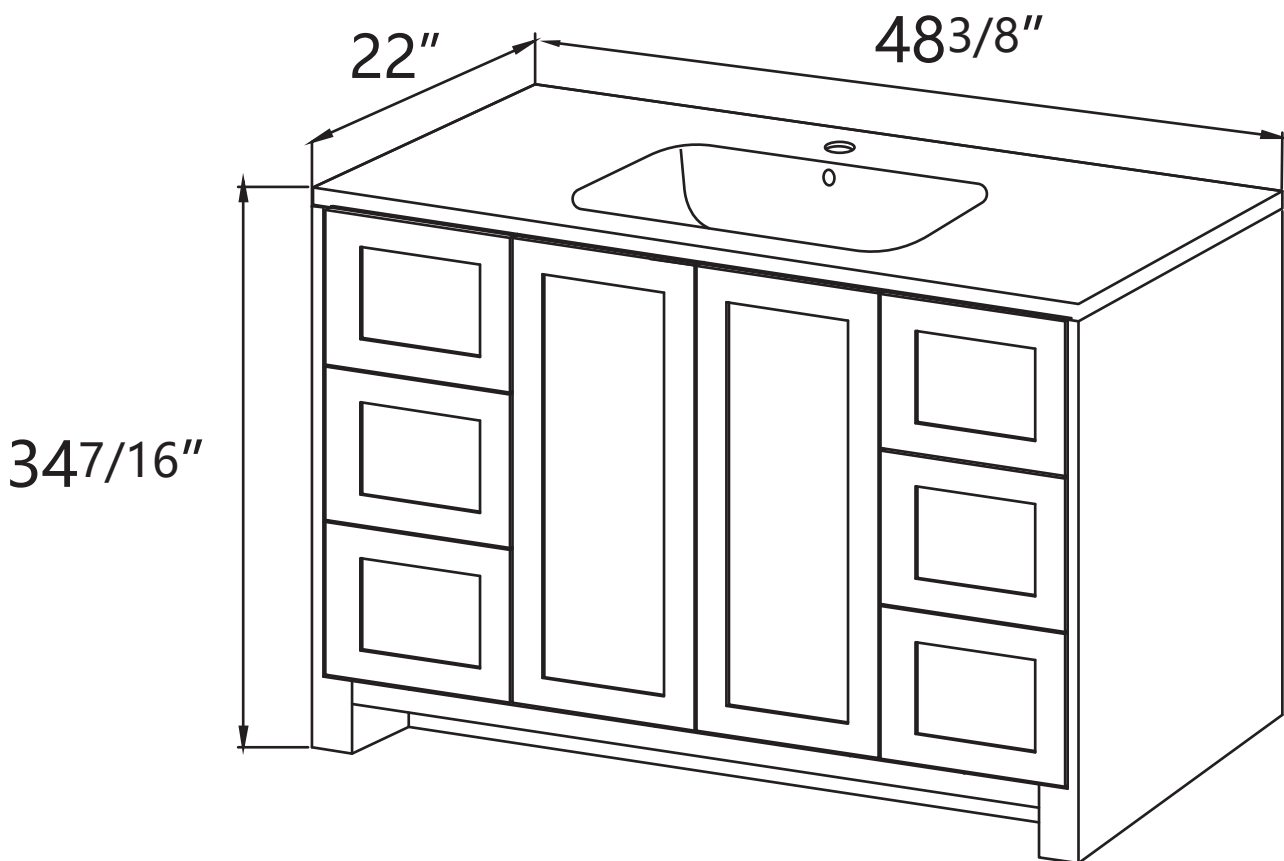

DIMENSION DETAILS

BATHROOM VANITY

Size 48"

COUNTERTOP SIZE

Top View

Front View

Side View

VANITY SIZE

Front View

Side View