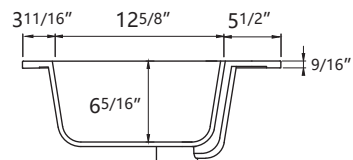

DIMENSION DETAILS

BATHROOM VANITY

Size 48"

COUNTERTOP SIZE

Top View

Front View

Side View

VANITY SIZE

Front View

Side View