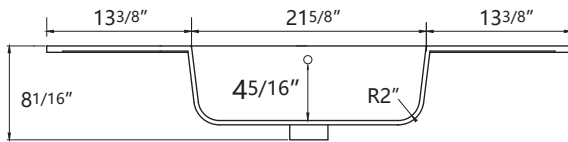

DIMENSION DETAILS

BATHROOM VANITY

Size 48"

COUNTERTOP SIZE

Top View

Front View

Side View

VANITY SIZE

Front View

Side View