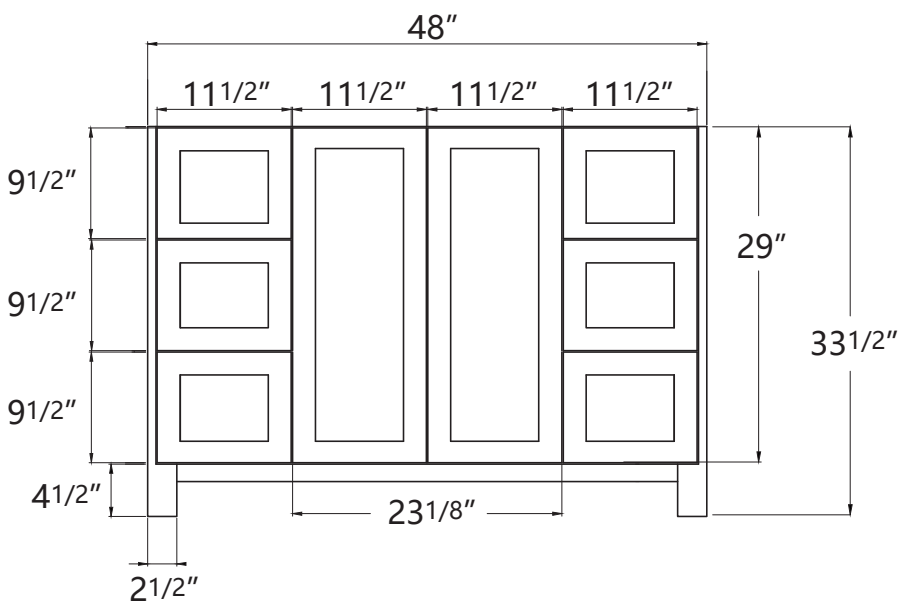

DIMENSION DETAILS

BATHROOM VANITY

Size 48"

COUNTERTOP SIZE

Top View

Front View

Side View

VANITY SIZE

Front View

Side View