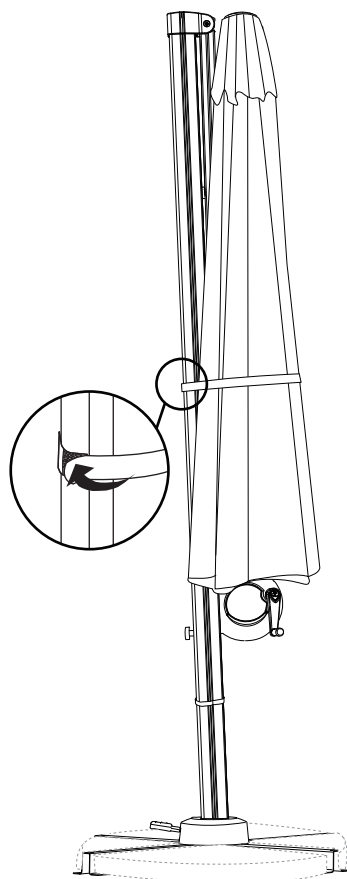

OPERATION INSTRUCTIONS

7

8