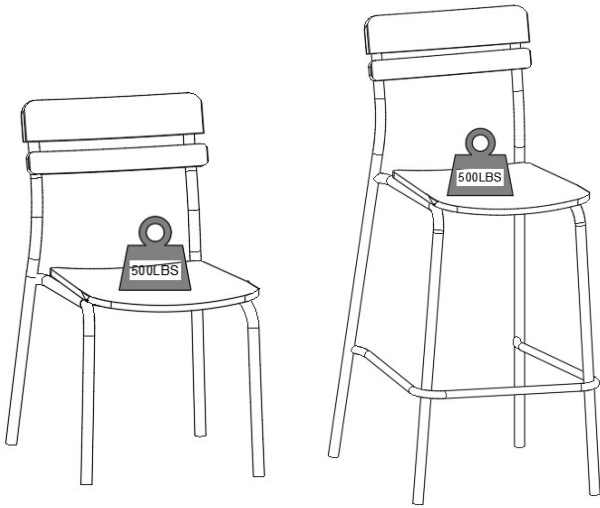

Thank you for your purchase!

WOOD DINING CHAIR OR DINING BARSTOOL

ASSEMBLY INSTRUCTIONS

Before You Begin: Phillips screwdriver required for assembly (Not Included).

Please identify all component parts and hardware pieces required before you begin. Carefully remove all of the components from the packaging and set aside for assembly. Assemble on a soft surface to prevent scratching during assembly.

Caution:

Tighten all components securely before use. Failure to do so may result in personal injury. DO NOT use any sharp objects to open plastic wrapped components as damage to product or components may result.