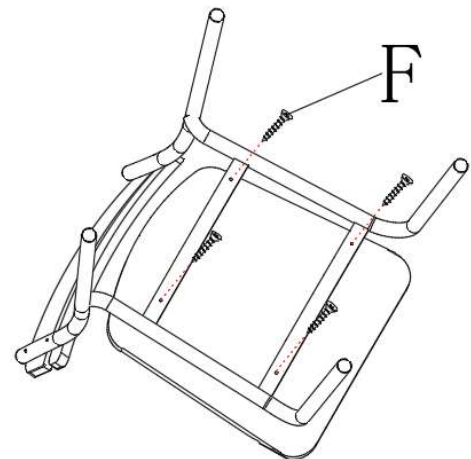

PARTS

PART LIST

A Frame 1PC	B Upper Back Panel 1PC	C Lower Back Panel 1PC	D Seat 1PC	E Bolt 1/4*35 4PCS	F Screw M5*25 4PCS	G ALLEN WRENCH 1PC

STEP 1

STEP 1.

STEP 2.

STEP 3.