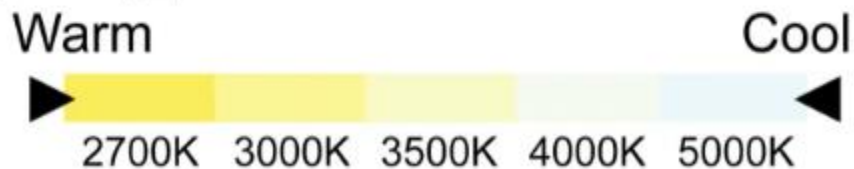

Lighting Facts per Luminaire

Brightness **2000 lumens**

Estimated Yearly Energy Cost \$3.61

Based on 3 hrs/day, 11¢/kWh

Cost depends on rates and use

Life

Based on 3 hrs/day

45.7 years

Light Appearance

Energy Used

30 watts