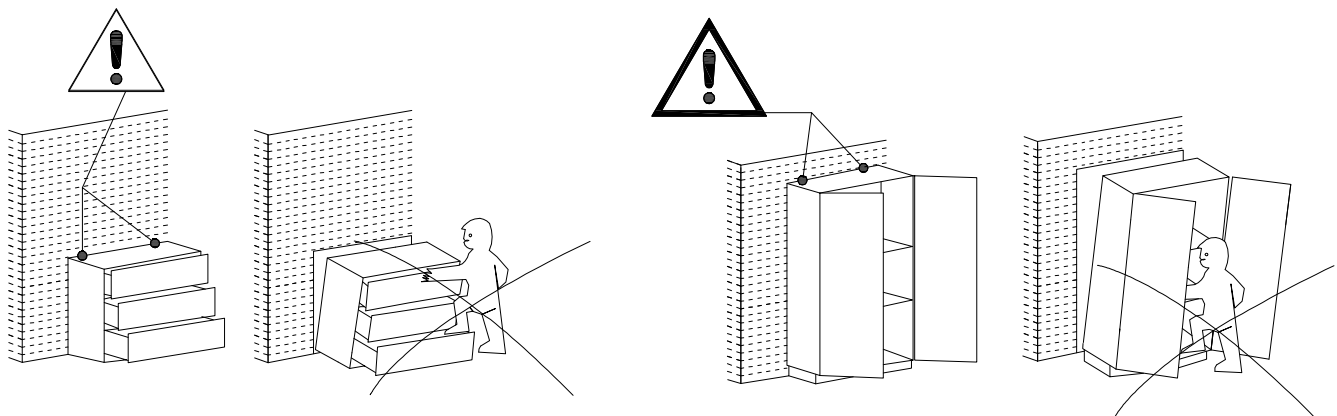

IMPROVE EFFICIENCY !

• Try to find a partner to install with you, which can speed up the installation efficiency and shorten the time.

IMPORTANT !

• It is important that any product which is assembled using any kind of screw is re-tightened 2 weeks after assembly, and once every 3 months - in order to assure stability through-out the lifespan of the product.

• Do not use an electric screwdriver, and do not use too much force when installing, because the board is easy to break.

ANTI-TOPPLE WARNING !

Overtured furniture can cause serious or fatal crush injuries. To prevent tipping over, be sure to use the wall attachment, if not included with this product. Please purchase the wall attachment that fit your wall. If unsure, seek professional advice. Please read and follow each step of the instructions carefully.