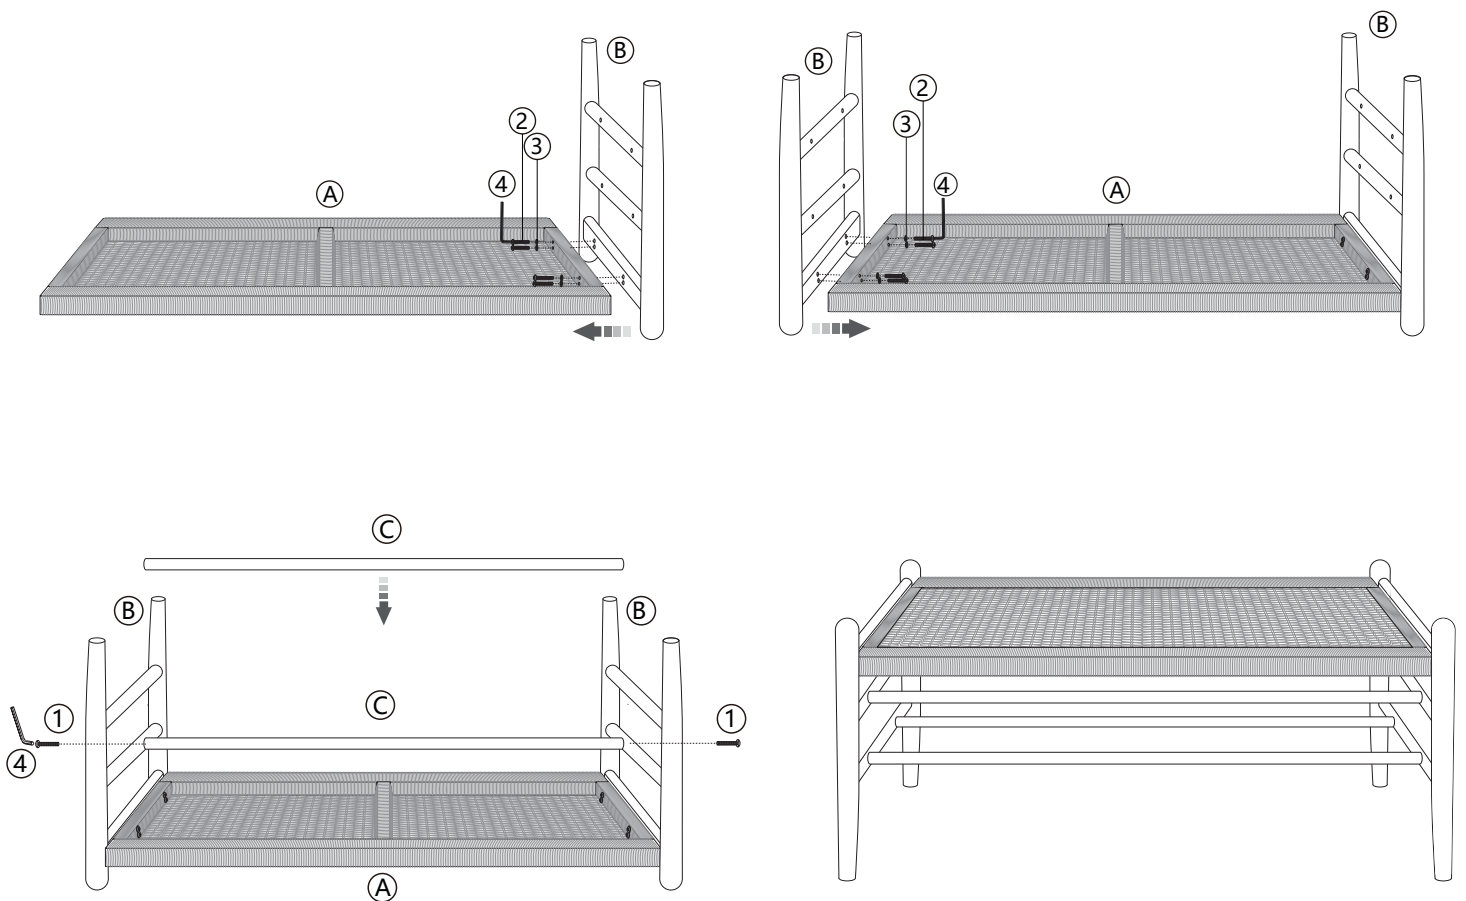

Assembly Instructions:

(Power tools NOT recommended)