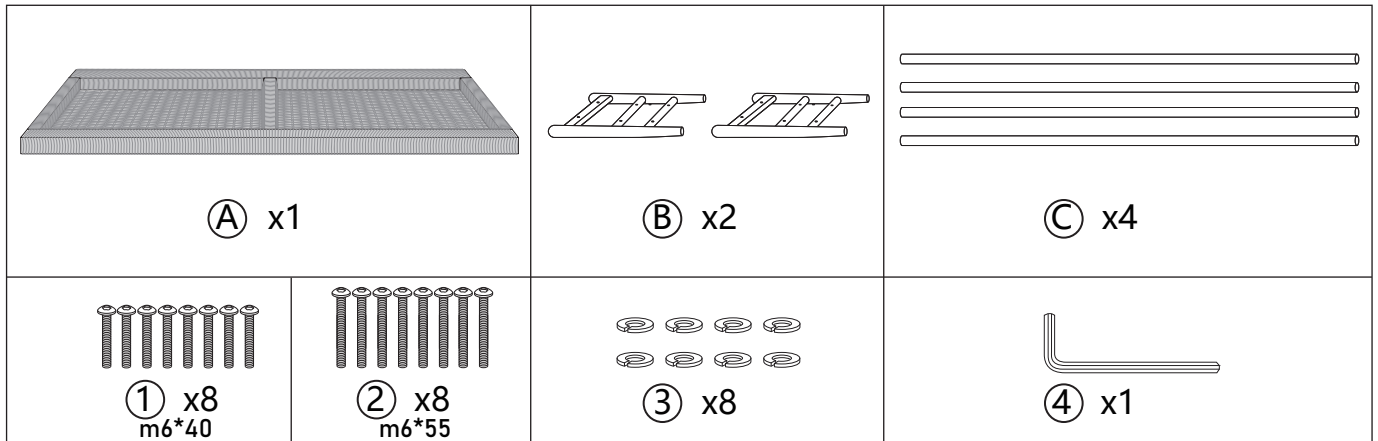

# ASSEMBLY INSTRUCTION

ITEM NAME: Bench

Hardware: ①②③ Tools Required: ④

Components: ① ② ③