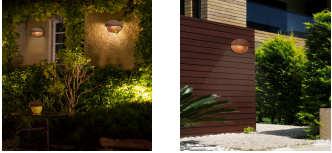

Ceramic LED ADA Dome Outdoor Wall Sconce (Closed Top)

SOLID PAINT COLORS (GROUP 1):

Midnight Sky (MID)

Lamping:

LED

Description :

ADA Dome Outdoor LED Wall Sconce (Closed Top)

Primary Shade Material :

[ADA](#), [Ceramic](#), [Made in USA](#), [Outdoor](#)

Standard LED :

12W 1,000 Initial Lumens

Dimension :

8" Dia. x 3.25" Proj.

Mounting Center :

3.5" Down

Notes :