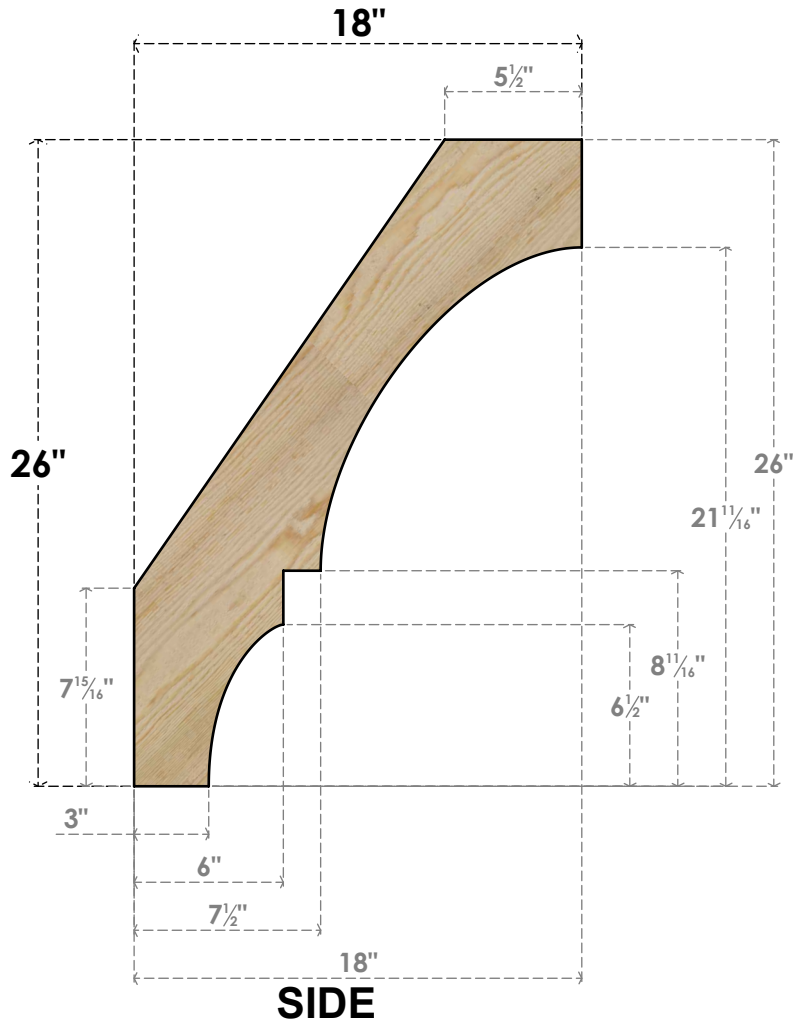

BRC06X18X26BOA00RDF

6"W X 18"D X 26"H BALBOA ROUGH SAWN BRACE, DOUGLAS FIR

EKENA MILLWORK
 2300 WEST MAIN ST.
 CLARKSVILLE, TX 75426
 TOLL FREE: 866-607-0453
 WWW.EKENAMILLWORK.COM

NOTES

1. INSTALLATION TO BE COMPLETED IN ACCORDANCE WITH MANUFACTURER'S SPECIFICATIONS.
2. DRAWING MAY NOT BE TO SCALE
3. THIS DRAWING IS INTENDED FOR DESIGN AND PLANNING PURPOSES ONLY.
4. ALL INFORMATION CONTAINED HEREIN WAS CURRENT AT THE TIME OF DEVELOPMENT BUT MUST BE REVIEWED AND APPROVED BY THE PRODUCT MANUFACTURER TO BE CONSIDERED ACCURATE.
5. PRODUCTS ARE NOT KILN DRIED. THIS ITEM IS UNIQUE AND WILL CONTAIN THE NATURAL VARIATIONS THAT THE WOOD SPECIES OFFERS. THIS MAY RESULT IN VARIATIONS UP TO 1/4"