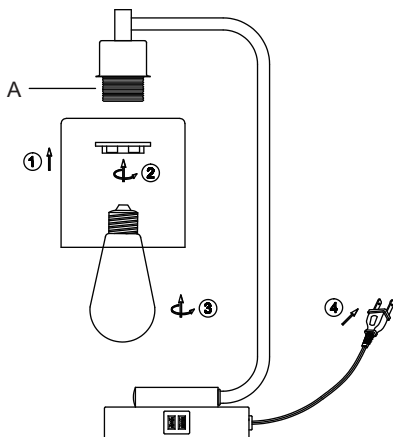

Touch Dimmable Table Lamp

[Instruction Manual]

CAUTION

1. Before assembly, place all parts out on a clean flat surface and inspect each part for defects that may have occurred during shipping.
2. Inspect wire insulation for any cuts, abrasions or exposed copper that may have resulted during shipping. If there are any defects in the wire, DO NOT continue to assemble. Please send an email to our Customer Service immediately.
3. Consult a qualified electrician if you have any electrical questions.
4. Never drape clothes over the lamp.
5. To reduce the likelihood of tipping over, we recommend don't place the lamp at the edge of table and keep children and pets away.
6. To prevent children from suffocating and choking, keep them away from packing materials.
7. Please keep this manual and hand it over when you transfer the product.

IMPORTANT SAFETY INSTRUCTIONS

This portable lamp has a polarized plug (one blade is wider than the other) as a safety feature to reduce the risk of electric shock. This plug will fit in a polarized outlet only one way. If the plug does not fit fully in the outlet, reverse the plug. If it still does not fit, contact a qualified electrician.

ASSEMBLY INSTRUCTIONS

1. Place the shade (1) on socket (A) then screw on the socket ring (2) to fix the shade.
2. Screw the Bulb (Included) clockwise onto Base (A) until tight.

FUNCTIONS

1. Overall touch switch

2. Three-stage dimmable

3. USB A: 5V 2A; TYPE C: 5V 2A

Specifications

- Product Height: 19 IN
- Base Diameter: 5.5 IN
- Wire Length: 65 IN
- Materials: Metal, Glass
- Input Voltage: 120VAC 60Hz
- Max. Load Power: Incandescent Bulb 60W or LED Bulb 12W
- Socket Type: Standard Medium E26
- Bulb: Dimmable 4W 3000K