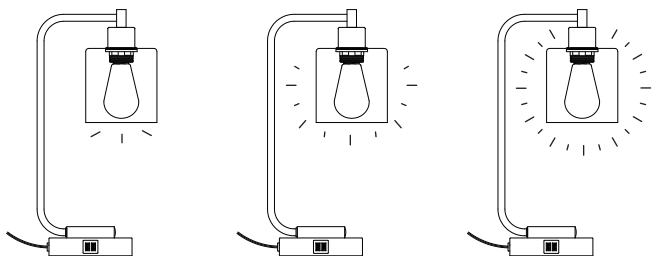

Touch Dimmable Table Lamp

[Instruction Manual]

CAUTION

1. Before assembly, place all parts out on a clean flat surface and inspect each part for defects that may have occurred during shipping.
2. Inspect wire insulation for any cuts, abrasions or exposed copper that may have resulted during shipping. If there are any defects in the wire, DO NOT continue to assemble. Please send an email to our Customer Service immediately.
3. Consult a qualified electrician if you have any electrical questions.
4. Never drape clothes over the lamp.
5. To reduce the likelihood of tipping over, we recommend don't place the lamp at the edge of table and keep children and pets away.
6. To prevent children from suffocating and choking, keep them away from packing materials.
7. Please keep this manual and hand it over when you transfer the product.

IMPORTANT SAFETY INSTRUCTIONS

This portable lamp has a polarized plug (one blade is wider than the other) as a safety feature to reduce the risk of electric shock. This plug will fit in a polarized outlet only one way. If the plug does not fit fully in the outlet, reverse the plug. If it still does not fit, contact a qualified electrician.

ASSEMBLY INSTRUCTIONS

1. Place the shade (1) on socket (A) then screw on the socket ring (2) to fix the shade.
2. Screw the Bulb (Included) clockwise onto Base (A) until tight.

FUNCTIONS

1. Overall touch switch

2. Three-stage dimmable

3. USB A: 5V 2A; TYPE C: 5V 2A

Specifications

- Product Height: 19 IN
- Base Diameter: 5.5 IN
- Wire Length: 65 IN
- Materials: Metal, Glass
- Input Voltage: 120VAC 60Hz
- Max. Load Power: Incandescent Bulb 60W or LED Bulb 12W
- Socket Type: Standard Medium E26
- Bulb: Dimmable 4W 3000K