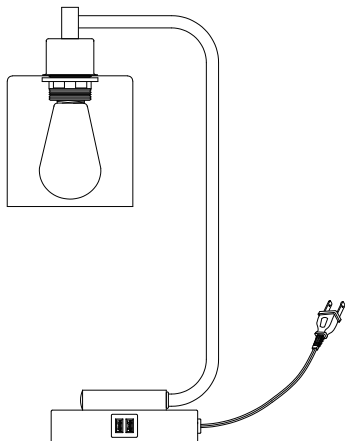

Touch Dimmable Table Lamp

[Instruction Manual]

CAUTION

1. Before assembly, place all parts out on a clean flat surface and inspect each part for defects that may have occurred during shipping.
2. Inspect wire insulation for any cuts, abrasions or exposed copper that may have resulted during shipping. If there are any defects in the wire, DO NOT continue to assemble. Please send an email to our Customer Service immediately.
3. Consult a qualified electrician if you have any electrical questions.
4. Never drape clothes over the lamp.
5. To reduce the likelihood of tipping over, we recommend don't place the lamp at the edge of table and keep children and pets away.
6. To prevent children from suffocating and choking, keep them away from packing materials.
7. Please keep this manual and hand it over when you transfer the product.

IMPORTANT SAFETY INSTRUCTIONS

This portable lamp has a polarized plug (one blade is wider than the other) as a safety feature to reduce the risk of electric shock. This plug will fit in a polarized outlet only one way. If the plug does not fit fully in the outlet, reverse the plug. If it still does not fit, contact a qualified electrician.

ASSEMBLY INSTRUCTIONS

1. Place the shade (1) on socket (A) then screw on the socket ring (2) to fix the shade.
2. Screw the Bulb (Included) clockwise onto Base (A) until tight.

FUNCTIONS

1. Overall touch switch

2. Three-stage dimmable

3. USB A: 5V 2A; TYPE C: 5V 2A

Specifications

- Product Height: 19 IN
- Base Diameter: 5.5 IN
- Wire Length: 65 IN
- Materials: Metal, Glass
- Input Voltage: 120VAC 60Hz
- Max. Load Power: Incandescent Bulb 60W or LED Bulb 12W
- Socket Type: Standard Medium E26
- Bulb: Dimmable 4W 3000K