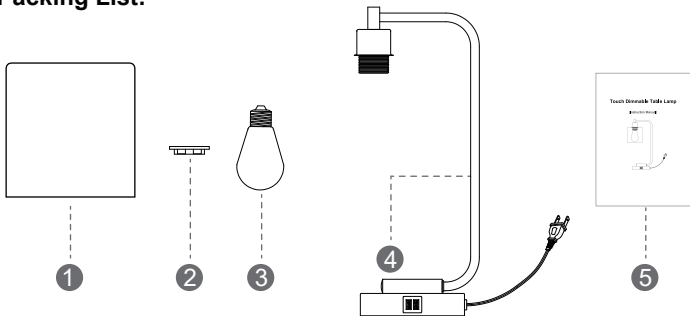

CAUTION

1. Before assembly, place all parts out on a clean flat surface and inspect each part for defects that may have occurred during shipping.
2. Inspect wire insulation for any cuts, abrasions or exposed copper that may have resulted during shipping. If there are any defects in the wire, DO NOT continue to assemble. Please send an email to our Customer Service immediately.
3. Consult a qualified electrician if you have any electrical questions.
4. Never drape clothes over the lamp.
5. To reduce the likelihood of tipping over, we recommend don't place the lamp at the edge of table and keep children and pets away.
6. To prevent children from suffocating and choking, keep them away from packing materials.
7. Please keep this manual and hand it over when you transfer the product.

IMPORTANT SAFETY INSTRUCTIONS

This portable lamp has a polarized plug (one blade is wider than the other) as a safety feature to reduce the risk of electric shock. This plug will fit in a polarized outlet only one way. If the plug does not fit fully in the outlet, reverse the plug. If it still does not fit, contact a qualified electrician.

Never use with an extension cord unless the plug can be fully inserted. Do not alter the plug.

Packing List: