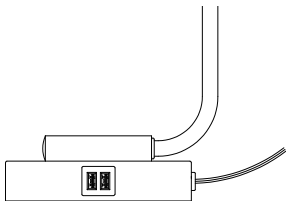

Touch Dimmable Table Lamp

[Instruction Manual]

CAUTION

1. Before assembly, place all parts out on a clean flat surface and inspect each part for defects that may have occurred during shipping.
2. Inspect wire insulation for any cuts, abrasions or exposed copper that may have resulted during shipping. If there are any defects in the wire, DO NOT continue to assemble. Please send an email to our Customer Service immediately.
3. Consult a qualified electrician if you have any electrical questions.
4. Never drape clothes over the lamp.
5. To reduce the likelihood of tipping over, we recommend don't place the lamp at the edge of table and keep children and pets away.
6. To prevent children from suffocating and choking, keep them away from packing materials.
7. Please keep this manual and hand it over when you transfer the product.

IMPORTANT SAFETY INSTRUCTIONS

This portable lamp has a polarized plug (one blade is wider than the other) as a safety feature to reduce the risk of electric shock. This plug will fit in a polarized outlet only one way. If the plug does not fit fully in the outlet, reverse the plug. If it still does not fit, contact a qualified electrician.

ASSEMBLY INSTRUCTIONS

1. Place the shade (1) on socket (A) then screw on the socket ring (2) to fix the shade.
2. Screw the Bulb (Included) clockwise onto Base (A) until tight.

FUNCTIONS

1. Overall touch switch

2. Three-stage dimmable

3. USB A: 5V 2A; TYPE C: 5V 2A

Specifications

- Product Height: 19 IN
- Base Diameter: 5.5 IN
- Wire Length: 65 IN
- Materials: Metal, Glass
- Input Voltage: 120VAC 60Hz
- Max. Load Power: Incandescent Bulb 60W or LED Bulb 12W
- Socket Type: Standard Medium E26
- Bulb: Dimmable 4W 3000K