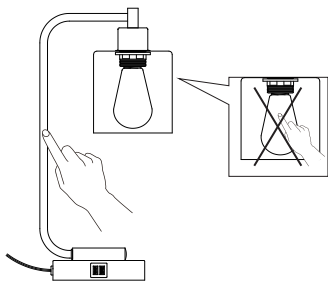

Touch Dimmable Table Lamp

[Instruction Manual]

CAUTION

1. Before assembly, place all parts out on a clean flat surface and inspect each part for defects that may have occurred during shipping.
2. Inspect wire insulation for any cuts, abrasions or exposed copper that may have resulted during shipping. If there are any defects in the wire, DO NOT continue to assemble. Please send an email to our Customer Service immediately.
3. Consult a qualified electrician if you have any electrical questions.
4. Never drape clothes over the lamp.
5. To reduce the likelihood of tipping over, we recommend don't place the lamp at the edge of table and keep children and pets away.
6. To prevent children from suffocating and choking, keep them away from packing materials.
7. Please keep this manual and hand it over when you transfer the product.

IMPORTANT SAFETY INSTRUCTIONS

This portable lamp has a polarized plug (one blade is wider than the other) as a safety feature to reduce the risk of electric shock. This plug will fit in a polarized outlet only one way. If the plug does not fit fully in the outlet, reverse the plug. If it still does not fit, contact a qualified electrician.

Never use with an extension cord unless the plug can be fully inserted. Do not alter the plug.

Packing List:

Part	Description	Quantity
1	Glass Shade	1
2	Socket Ring	1
3	Bulb	1
4	Table Lamp	1
5	Instruction Manual	1

ASSEMBLY INSTRUCTIONS

1. Place the shade (1) on socket (A) then screw on the socket ring (2) to fix the shade.
2. Screw the Bulb (Included) clockwise onto Base (A) until tight.

FUNCTIONS

1. Overall touch switch