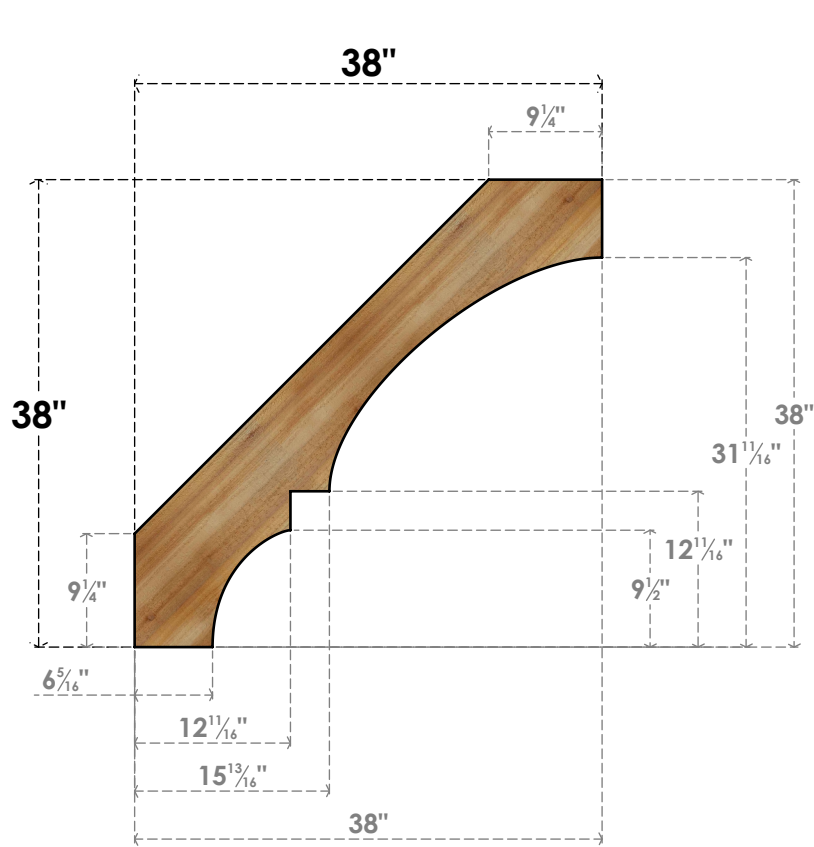

BRC06X38X38BOA00RWR

6"W X 38"D X 38"H BALBOA ROUGH SAWN BRACE, WESTERN RED CEDAR

SIDE

FRONT

EKENA MILLWORK
 2300 WEST MAIN ST.
 CLARKSVILLE, TX 75426
 TOLL FREE: 866-607-0453
 WWW.EKENAMILLWORK.COM

NOTES

1. INSTALLATION TO BE COMPLETED IN ACCORDANCE WITH MANUFACTURER'S SPECIFICATIONS.
2. DRAWING MAY NOT BE TO SCALE
3. THIS DRAWING IS INTENDED FOR DESIGN AND PLANNING PURPOSES ONLY.
4. ALL INFORMATION CONTAINED HEREIN WAS CURRENT AT THE TIME OF DEVELOPMENT BUT MUST BE REVIEWED AND APPROVED BY THE PRODUCT MANUFACTURER TO BE CONSIDERED ACCURATE.
5. PRODUCTS ARE NOT KILN DRIED. THIS ITEM IS UNIQUE AND WILL CONTAIN THE NATURAL VARIATIONS THAT THE WOOD SPECIES OFFERS. THIS MAY RESULT IN VARIATIONS UP TO 1/4"