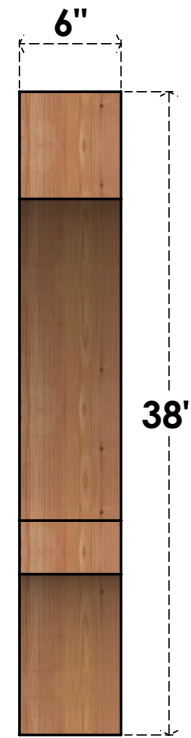

BRC06X38X38BOA00RWR

6"W X 38"D X 38"H BALBOA ROUGH SAWN BRACE, WESTERN RED CEDAR

SIDE

FRONT

EKENA MILLWORK
 2300 WEST MAIN ST.
 CLARKSVILLE, TX 75426
 TOLL FREE: 866-607-0453
 WWW.EKENAMILLWORK.COM

NOTES

1. INSTALLATION TO BE COMPLETED IN ACCORDANCE WITH MANUFACTURER'S SPECIFICATIONS.
2. DRAWING MAY NOT BE TO SCALE
3. THIS DRAWING IS INTENDED FOR DESIGN AND PLANNING PURPOSES ONLY.
4. ALL INFORMATION CONTAINED HEREIN WAS CURRENT AT THE TIME OF DEVELOPMENT BUT MUST BE REVIEWED AND APPROVED BY THE PRODUCT MANUFACTURER TO BE CONSIDERED ACCURATE.
5. PRODUCTS ARE NOT KILN DRIED. THIS ITEM IS UNIQUE AND WILL CONTAIN THE NATURAL VARIATIONS THAT THE WOOD SPECIES OFFERS. THIS MAY RESULT IN VARIATIONS UP TO 1/4"