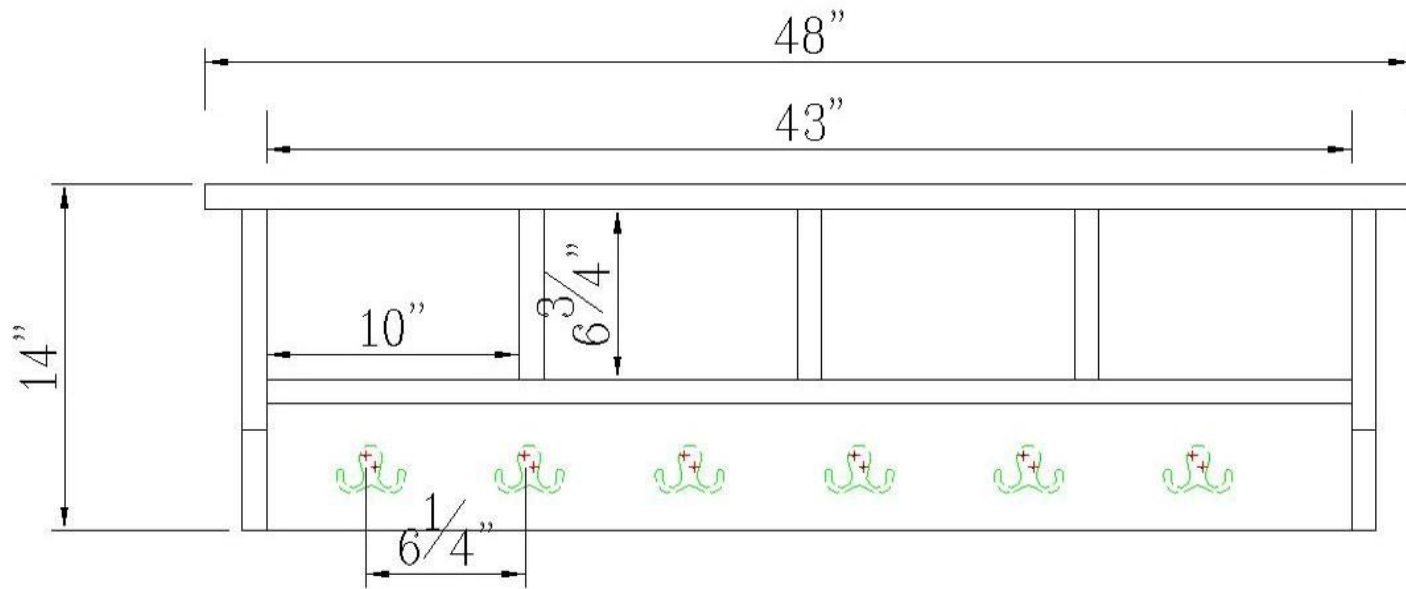

FRONT VIEW

SIDE VIEW

48" Coat Hooks w/Storage