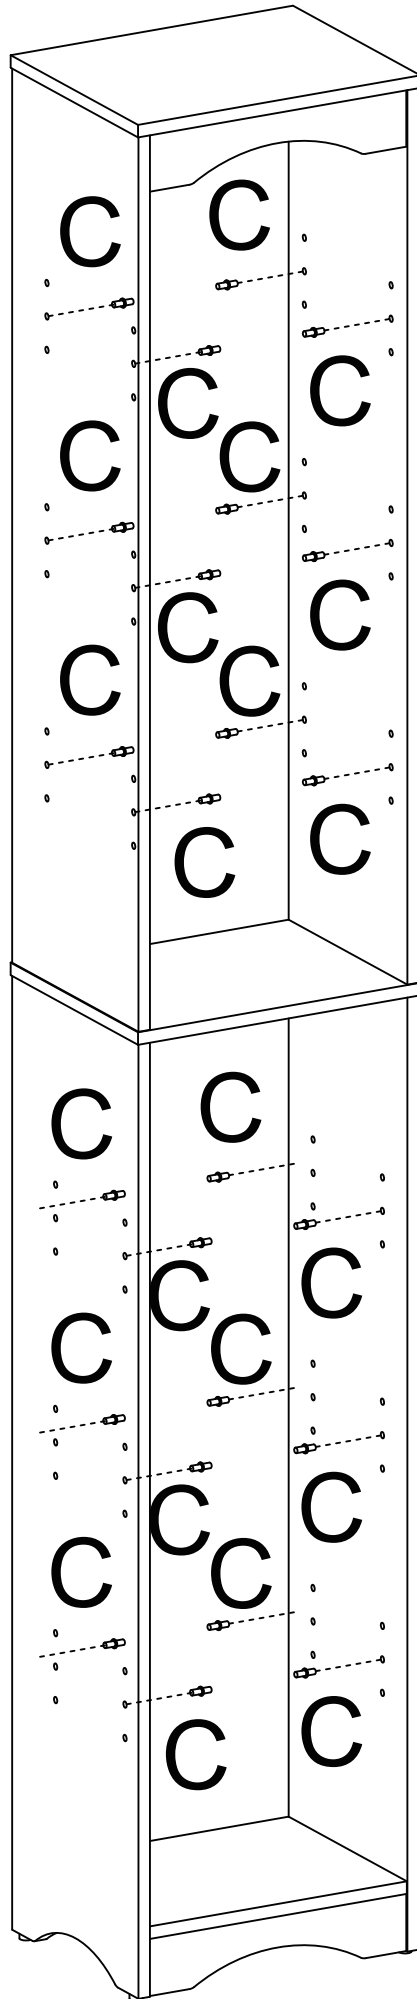

Installation & Assembly

Assembly Guide

Tip!

Do check for all the components and screws listed in this guide before putting things together.

Return Policy

Your satisfaction is our top priority. If our product fails to satisfy you, please let us know how we can make things right for you. Our trained customer care team can handle most concerns and assist you with any questions you may have. To be eligible for a full-refund return, the item must be in pristine condition, in the original packaging, with all of the shipped components intact and not yet assembled, and with the item's unique proof of purchase.

Trouble shooting:

We run our own manufacturer, so rest assured about the quality consistency.

Item Description: Tall Narrow Bookshelf

Montageanleitung

Tipp!

ÜBERPRÜFEN Sie alle in dieser Anleitung aufgeführten Komponenten und Schrauben, bevor Sie die Bauteile zusammenbauen.

<p>A</p>	 <p>ST5X28</p>	<p>8</p>	<p>B</p>	 <p>5X40</p>	<p>28</p>
<p>C</p>	 <p>Ø5X17</p>	<p>24</p>	<p>D</p>		<p>1</p>
		<p>1</p>			

Step 1

BX6

Step 2

BX4

Step 3

BX4

Step 4

AX4

Step 5

BX6

Step 6

BX8

Step 7

	AX4
--	------------

Step 8