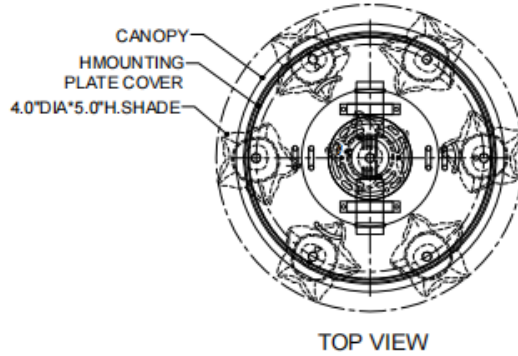

ITEM: 9000-1420

Overall Dimensions

Height: 17.5"

Diameter: 14.75"

CANOPY DETAIL