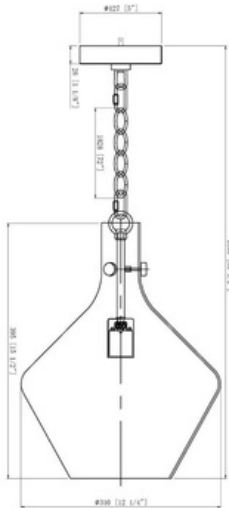

3126-BN

Lenrose

Fixture Attributes

- Category:** Interior Pendant
- Finish:** Brushed Nickel
- Body:** Steel / Glass
- Shade Finish:** Clear Water Texture
- Overall Size:** 12.25"x12.25"x90.5"
- Rod/Chain Length:** 1x5.7" rod + 72" chain
- Max. Height from Ceiling:** 90.5"
- Min. Height from Ceiling:** 15.5"
- Weight of fixture:** 6.60 LBS
- Certifications/Qualifications:** UL / cUL
- Smart SkyPlug Compatible:** N/A
- Warranty:** www.skyplug.com/warranty

Available Finishes

Brushed Nickel

Light Source

- Lamp Not Included**
- Lamp Type:** E26
- Light Source:** ST58
- Number of bulbs:** 1
- Max Wattage/Range:** 60W
- Voltage:** 120
- Socket Type:** Ceramic

Mounting / Installations

 Plug-in Mounting System

- Lead Wire Length:** 122"
- Wire Type:** 1015 105°C
- Location Rating:** Damp
- Luminaire Support:** Max. 50 lbs
- SkyPlug:** SPU-3L
- SkyOutlet:** SR-3L

Project: _____

Company: _____