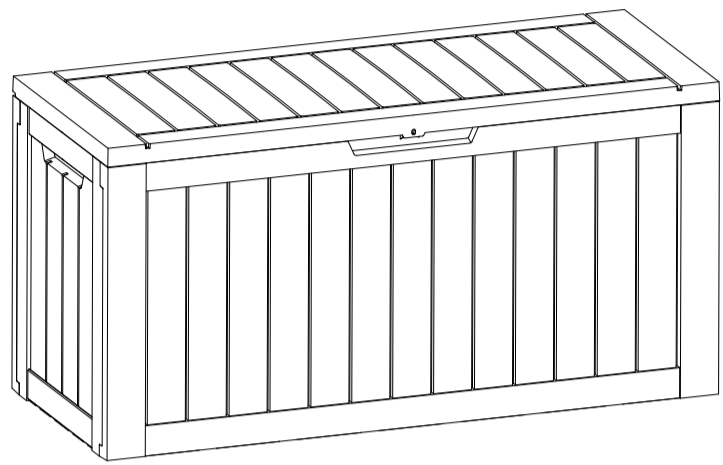

148 × 210mm

STORAGE BOX

ASSEMBLE INSTRUCTIONS

Please note: After assembly, it cannot be disassembled. Please confirm that the goods are satisfactory before assembling. After assembly, it cannot be returned

IMPORTANT

Once installed, the product cannot be detached. Strictly follow each step in the installation manual.

- Gather and organize all required parts prior to assembly. If you have any problems or discover any missing parts, please contact customer service.
- Some parts may contain sharp edges. Wear protective gloves if necessary during assembly.

CARE & SAFETY

- Assemble on a flat, clean and soft surface.
- In case of fire, do not attempt to extinguish any burning polypropylene with water.
- Wear safety-goggles and always follow the manufacturer's instructions when using power tools.
- During installation, please refer to the accessories guide to ensure that they are installed in the correct directions.
- Do not stand on the lid.

1

PARTS LIST

2

1 D(X1) C(X2)