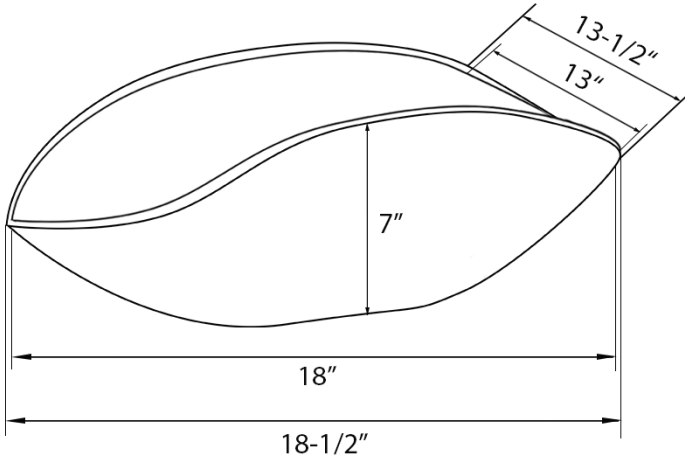

COLOR

Chestnut Brown

NOMINAL DIMENSIONS

Exterior: 18-1/2" (wide) x 13-1/2" (front-to-back)

Interior Bowl: 18" (wide) x 13" (front-to-back)

Bowl Depth: 6"

Drain Hole Size: 1 3/4"

Installation Type:

Vessel

Drain Location:

Center

RUVATI USA
www.ruvati.com

Phone: 1.855.478.8284
Email: support@ruvati.com

SOLD SEPARATELY

Popup Drain
[RVA5102WH/CH]

DIMENSIONS