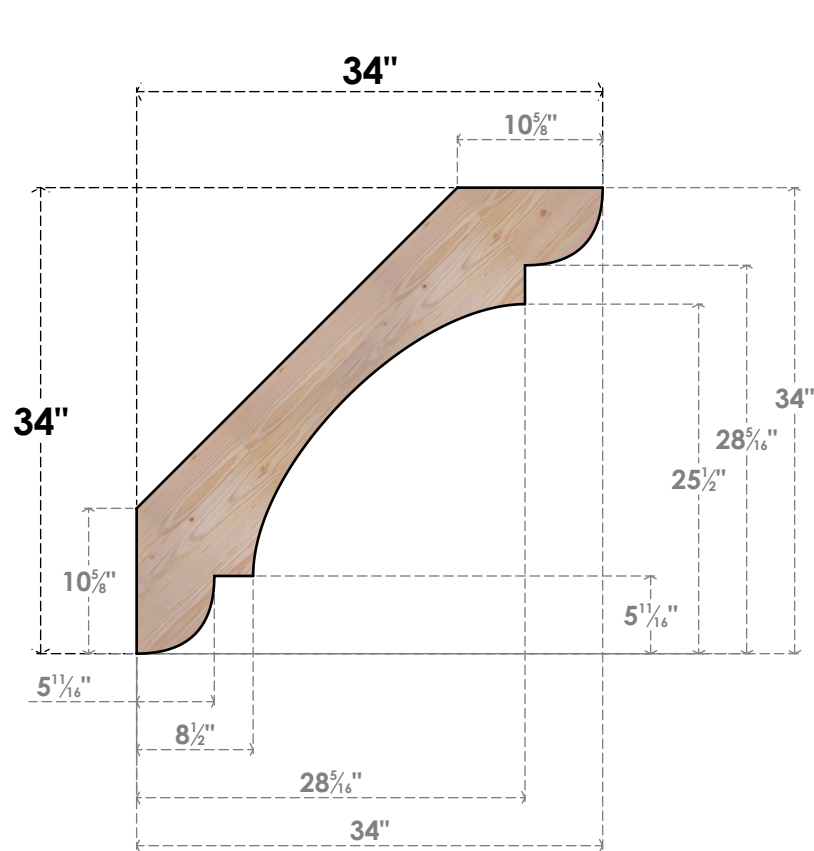

BRC04X34X34OLY00SDF

3 1/2"W X 34"D X 34"H OLYMPIC SMOOTH BRACE, DOUGLAS FIR

SIDE

FRONT

EKENA MILLWORK
 2300 WEST MAIN ST.
 CLARKSVILLE, TX 75426
 TOLL FREE: 866-607-0453
 WWW.EKENAMILLWORK.COM

NOTES

1. INSTALLATION TO BE COMPLETED IN ACCORDANCE WITH MANUFACTURER'S SPECIFICATIONS.
2. DRAWING MAY NOT BE TO SCALE
3. THIS DRAWING IS INTENDED FOR DESIGN AND PLANNING PURPOSES ONLY.
4. ALL INFORMATION CONTAINED HEREIN WAS CURRENT AT THE TIME OF DEVELOPMENT BUT MUST BE REVIEWED AND APPROVED BY THE PRODUCT MANUFACTURER TO BE CONSIDERED ACCURATE.
5. PRODUCTS ARE NOT KILN DRIED. THIS ITEM IS UNIQUE AND WILL CONTAIN THE NATURAL VARIATIONS THAT THE WOOD SPECIES OFFERS. THIS MAY RESULT IN VARIATIONS UP TO 1/4"