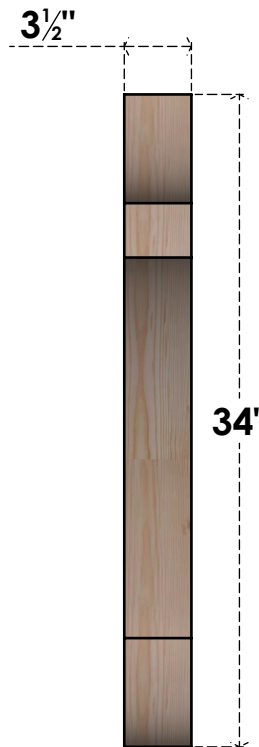

BRC04X34X34OLY00SDF

3 1/2"W X 34"D X 34"H OLYMPIC SMOOTH BRACE, DOUGLAS FIR

SIDE

FRONT

EKENA MILLWORK
 2300 WEST MAIN ST.
 CLARKSVILLE, TX 75426
 TOLL FREE: 866-607-0453
 WWW.EKENAMILLWORK.COM

NOTES

1. INSTALLATION TO BE COMPLETED IN ACCORDANCE WITH MANUFACTURER'S SPECIFICATIONS.
2. DRAWING MAY NOT BE TO SCALE
3. THIS DRAWING IS INTENDED FOR DESIGN AND PLANNING PURPOSES ONLY.
4. ALL INFORMATION CONTAINED HEREIN WAS CURRENT AT THE TIME OF DEVELOPMENT BUT MUST BE REVIEWED AND APPROVED BY THE PRODUCT MANUFACTURER TO BE CONSIDERED ACCURATE.
5. PRODUCTS ARE NOT KILN DRIED. THIS ITEM IS UNIQUE AND WILL CONTAIN THE NATURAL VARIATIONS THAT THE WOOD SPECIES OFFERS. THIS MAY RESULT IN VARIATIONS UP TO 1/4"