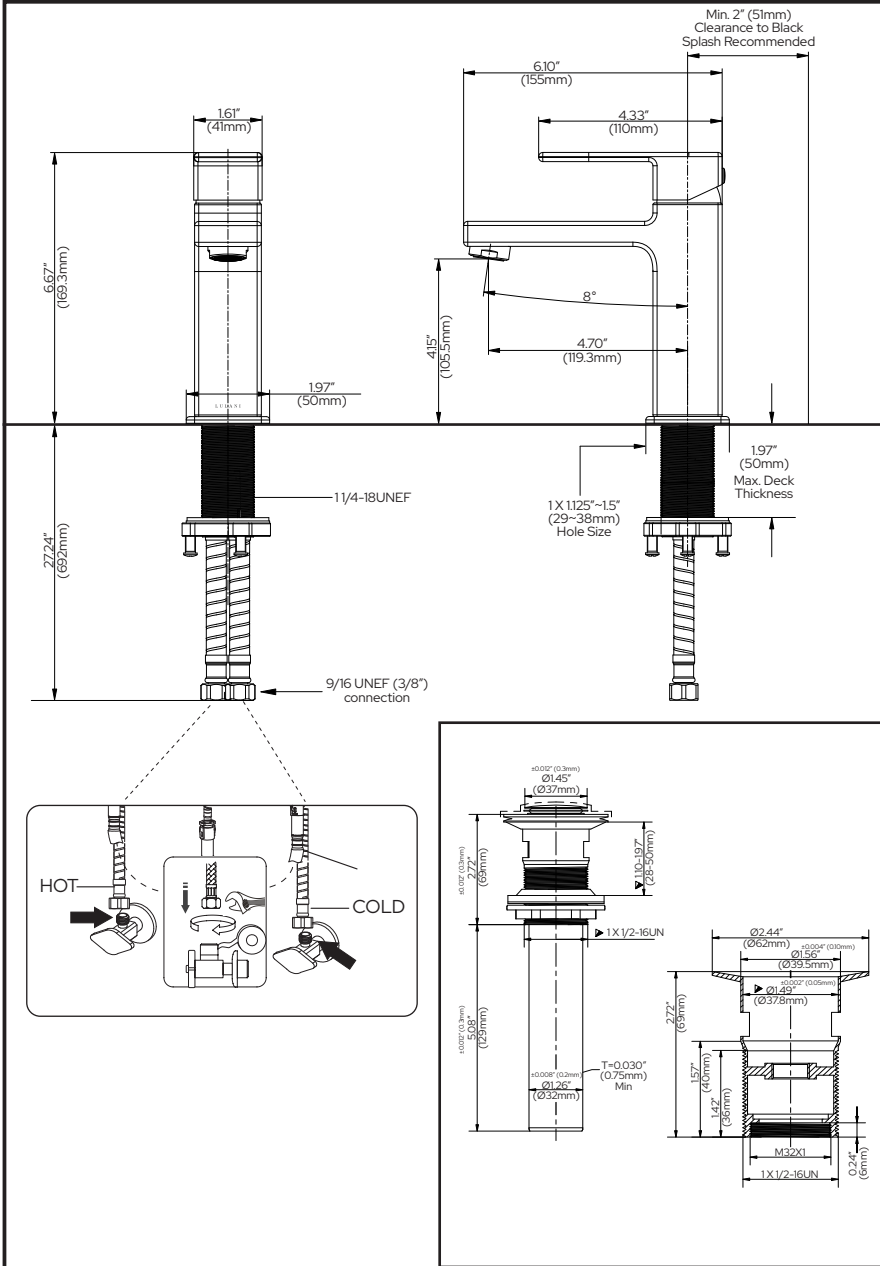

▲ Designate proper finish suffix

Lulani reserves the right (1) to make changes in specifications and materials, and (2) to change or discontinue models, both without notice or obligation. Dimensions are for reference only. See current full-line price book or www.lulani.com for finish options and product availability.