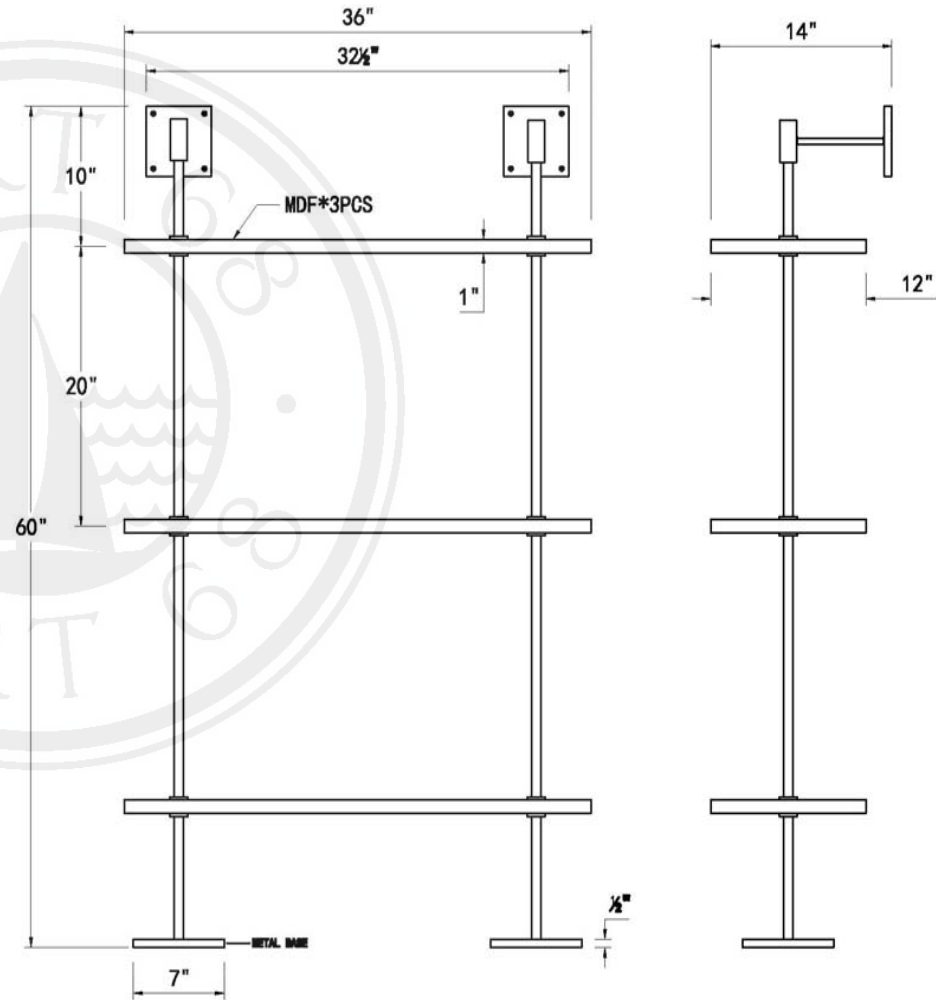

SPEC SHEET

MARAIS 3-TIER SHELF 36"W
Item # AFGS-313-07

Height : 60"
Length: 36"
Depth: 14"
Finishes: Gold & White

All Port 68 designs are copyrighted. All rights reserved.