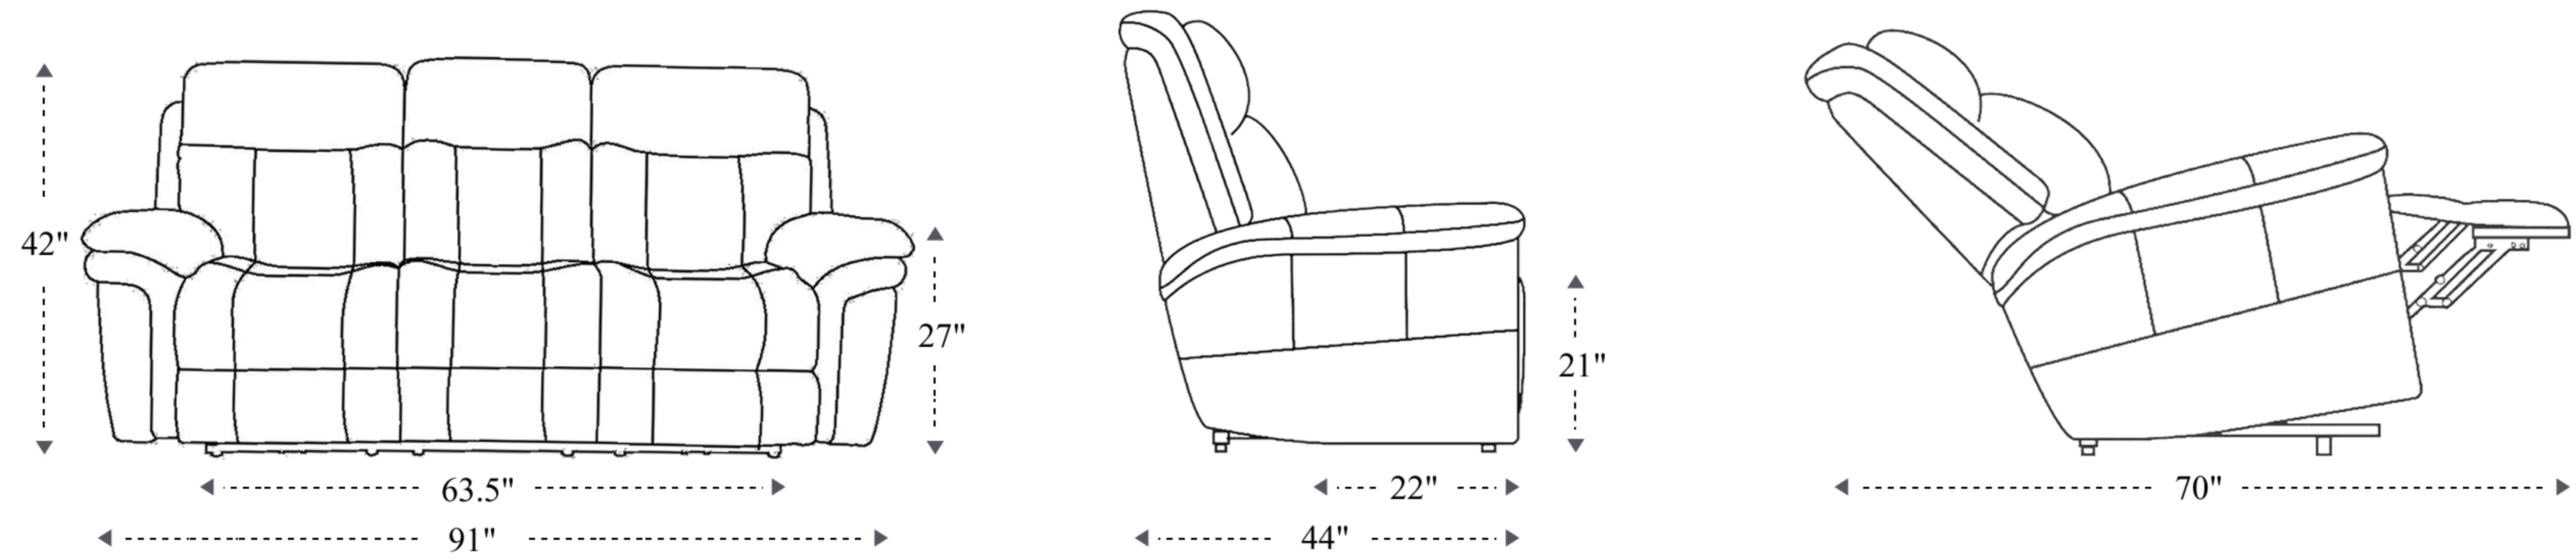

Power Reclining Sofa

Overall Dimensions	91" x 44" x 42"
Overall Width	91"
Overall Depth	44"
Overall Height	42"
Overall Weight	292.5 lbs.
Fully Reclined	70"
Distance from Wall	4.5"
Back of Seat to end of Chaise	42"
Leg Height <small>(Distance from Foot Rest to Floor in Full Recline)</small>	25"
Head Height <small>(Distance from Headrest to Floor in Full Recline)</small>	34"

Seat Width	21"
Seat Depth	22"
Seat Height	21"
Arm Width	12"
Arm Depth	20.5"
Arm Height	27"
Back Width	81.5"
Back Height	23.5"
Headrest Extended from Back	5"

Power Reclining Loveseat

Overall Dimensions	69" x 44" x 42"
Overall Width	69"
Overall Depth	44"
Overall Height	42"
Overall Weight	232.5 lbs.
Fully Reclined	70"
Distance from Wall	4.5"
Back of Seat to end of Chaise	42"
Leg Height (Distance from Foot Rest to Floor in Full Recline)	25"
Head Height (Distance from Headrest to Floor in Full Recline)	34"

Seat Width	21"
Seat Depth	22"
Seat Height	21"
Arm Width	12"
Arm Depth	20.5"
Arm Height	27"
Back Width	59.5"
Back Height	23.5"
Headrest Extended from Back	5"