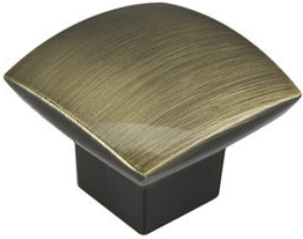

Contemporary Metal Pull - 805

This contemporary Richelieu pull stands out with its simple tapered lines. Update your kitchen and bathroom décor with the modern look of this pull.

Product № BP80596143

Center to Center 3 25/32 in*

Finish Antique Nickel

Length - Overall Dimensions 4 9/16 in*

Width - Overall Dimensions 7/16 in*

SUGGESTED PRODUCTS

			
<p>Traditional Metal Knob - 7903</p> <p>Product № BP79032AE Color Group: Yellow and Brass Group</p>	<p>Transitional Metal Knob - 7853</p> <p>Product № BP78535180 Color Group: Gray and Chrome Group</p>	<p>Contemporary Metal Knob - 8143</p> <p>Product № BP814332195 Color Group: Gray and Chrome Group</p>	<p>Transitional Metal Knob - 7853</p> <p>Product № BP78535BORB Color Group: Brown and Bronze Group</p>
			
<p>Traditional Metal Knob - 7903</p> <p>Product № BP79032BORB Color Group: Brown and Bronze Group</p>	<p>Contemporary Metal Knob - 8143</p> <p>Product № BP814332BORB Color Group: Brown and Bronze Group</p>	<p>Traditional Metal Knob - 7903</p> <p>Product № BP79032143 Color Group: Gray and Chrome Group</p>	<p>Transitional Metal Knob - 7853</p> <p>Product № BP78535AE Color Group: Yellow and Brass Group</p>

Contemporary Metal Knob - 8143

Product № BP814332AE
Color Group: Yellow and Brass Group

Transitional Metal Knob - 7853

Product № BP78535143
Color Group: Gray and Chrome Group

Traditional Metal Knob - 7903

Product № BP79032195
Color Group: Gray and Chrome Group