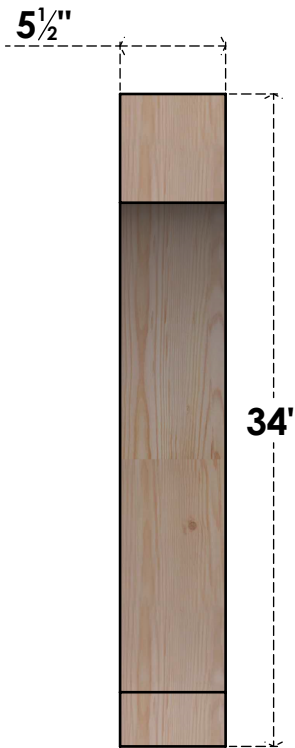

BRC06X28X34IMP00SDF

5 1/2"W X 28"D X 34"H IMPERIAL SMOOTH BRACE, DOUGLAS FIR

SIDE

FRONT

EKENA MILLWORK
 2300 WEST MAIN ST.
 CLARKSVILLE, TX 75426
 TOLL FREE: 866-607-0453
 WWW.EKENAMILLWORK.COM

NOTES

1. INSTALLATION TO BE COMPLETED IN ACCORDANCE WITH MANUFACTURER'S SPECIFICATIONS.
2. DRAWING MAY NOT BE TO SCALE
3. THIS DRAWING IS INTENDED FOR DESIGN AND PLANNING PURPOSES ONLY.
4. ALL INFORMATION CONTAINED HEREIN WAS CURRENT AT THE TIME OF DEVELOPMENT BUT MUST BE REVIEWED AND APPROVED BY THE PRODUCT MANUFACTURER TO BE CONSIDERED ACCURATE.
5. PRODUCTS ARE NOT KILN DRIED. THIS ITEM IS UNIQUE AND WILL CONTAIN THE NATURAL VARIATIONS THAT THE WOOD SPECIES OFFERS. THIS MAY RESULT IN VARIATIONS UP TO 1/4"