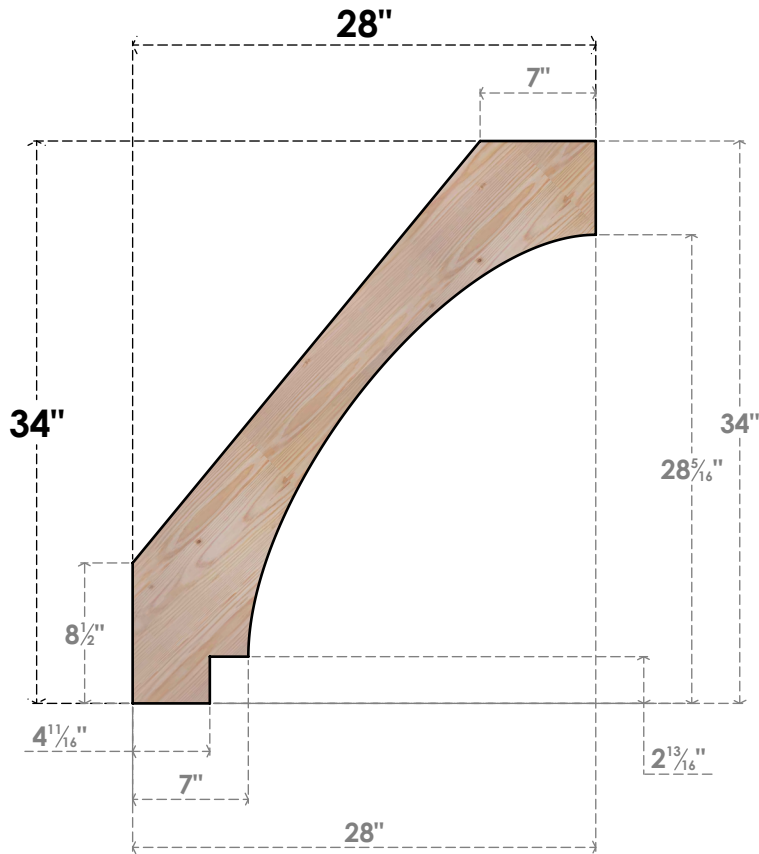

BRC06X28X34IMP00SDF

5 1/2"W X 28"D X 34"H IMPERIAL SMOOTH BRACE, DOUGLAS FIR

SIDE

FRONT

EKENA MILLWORK
 2300 WEST MAIN ST.
 CLARKSVILLE, TX 75426
 TOLL FREE: 866-607-0453
 WWW.EKENAMILLWORK.COM

NOTES

1. INSTALLATION TO BE COMPLETED IN ACCORDANCE WITH MANUFACTURER'S SPECIFICATIONS.
2. DRAWING MAY NOT BE TO SCALE
3. THIS DRAWING IS INTENDED FOR DESIGN AND PLANNING PURPOSES ONLY.
4. ALL INFORMATION CONTAINED HEREIN WAS CURRENT AT THE TIME OF DEVELOPMENT BUT MUST BE REVIEWED AND APPROVED BY THE PRODUCT MANUFACTURER TO BE CONSIDERED ACCURATE.
5. PRODUCTS ARE NOT KILN DRIED. THIS ITEM IS UNIQUE AND WILL CONTAIN THE NATURAL VARIATIONS THAT THE WOOD SPECIES OFFERS. THIS MAY RESULT IN VARIATIONS UP TO 1/4"