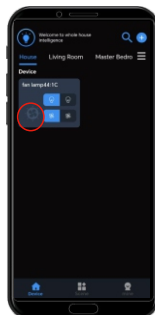

APP Operation Guide

STEP 1

Scan QR code

STEP 2

Select the version to download and install according to the mobile phone system

STEP 3

Turn on mobile Bluetooth

STEP 4

Open TINY SMART

STEP 5

Click to app device

STEP 6

Add device

STEP 7

Finish

STEP 8

Enter the operation interface

Remote control handle and APP Operation Guide

- Display Light
- All Off
- Light On
- Light Off
- Fan Off
- Fan Reverse
- Fan Forward
- Natural Wind
- Timer (1H/2H/4H)
- Long Press 4H (on/off prompt sound)
- Speed Control