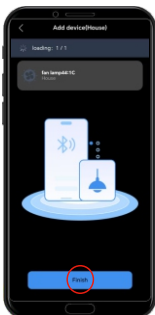

APP Operation Guide

STEP 1

Scan QR code

STEP 2

Select the version to download and install according to the mobile phone system

STEP 3

Turn on mobile Bluetooth

STEP 4

Open TINY SMART

STEP 5

Click to app device

STEP 6

Add device

STEP 7

Finish

STEP 8

Enter the operation interface

Remote control handle and APP Operation Guide

- Display Light
- All Off
- Light On
- Light Off
- Fan Off
- Fan Reverse
- Fan Forward
- Natural Wind
- Timer (1H/2H/4H)
- Long Press 4H (on/off prompt sound)
- Speed Control