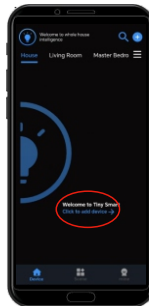

APP Operation Guide

STEP 1

Scan QR code

STEP 2

Select the version to download and install according to the mobile phone system

STEP 3

Turn on mobile Bluetooth

STEP 4

Open TINY SMART

STEP 5

Click to app device

STEP 6

Add device

STEP 7

Finish

STEP 8

Enter the operation interface

Remote control handle and APP Operation Guide

- Display Light
- All Off
- Light On
- Light Off
- Fan Off
- Fan Reverse
- Fan Forward
- Natural Wind
- Timer (1H/2H/4H)
- Long Press 4H (on/off prompt sound)
- Speed Control