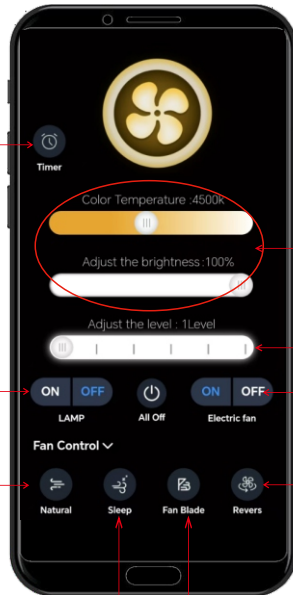

Open TINY SMART

STEP 5

Click to app device

STEP 6

Add device

STEP 7

Finish

STEP 8

Enter the operation interface

Remote control handle and APP Operation Guide

- Display Light
- All Off
- Light On
- Light Off
- Fan Off
- Fan Reverse
- Fan Forward
- Natural Wind
- Timer (1H/2H/4H)
- Long Press 4H (on/off prompt sound)
- Speed Control

Lighting memory function:

1. Light Off and Light On (With Color Cycling)
2. The light will default to a preset color temperature when the fan is turned on.
3. If the light stays on for more than 10 seconds, the current color temperature will be saved.
4. When turned on next time, the light will return to the last saved color temperature.

- Timer
- Color Temperature: 4500K
- Adjust the brightness: 100%
- Adjust the level: 1 Level
- Speed Control
- Light On/Off (with Color Cycling)
- Fan On/Off
- Natural Wind
- Fan Forward/Reverse Direction
- This Function Cannot Be Used
- This Function Cannot Be Used