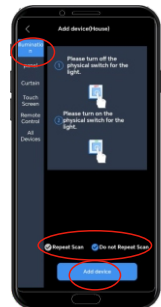

APP Operation Guide

STEP 1

Scan QR code

STEP 2

Select the version to download and install according to the mobile phone system

STEP 3

Turn on mobile Bluetooth

STEP 4

Open TINY SMART

STEP 5

Click to app device

STEP 6

Add device

STEP 7

Finish

STEP 8

Enter the operation interface

Remote control handle and APP Operation Guide

- Display Light
- All Off
- Light On
- Light Off
- Fan Off
- Fan Reverse
- Fan Forward
- Natural Wind
- Timer (1H/2H/4H)
- Long Press 4H (on/off prompt sound)
- Speed Control