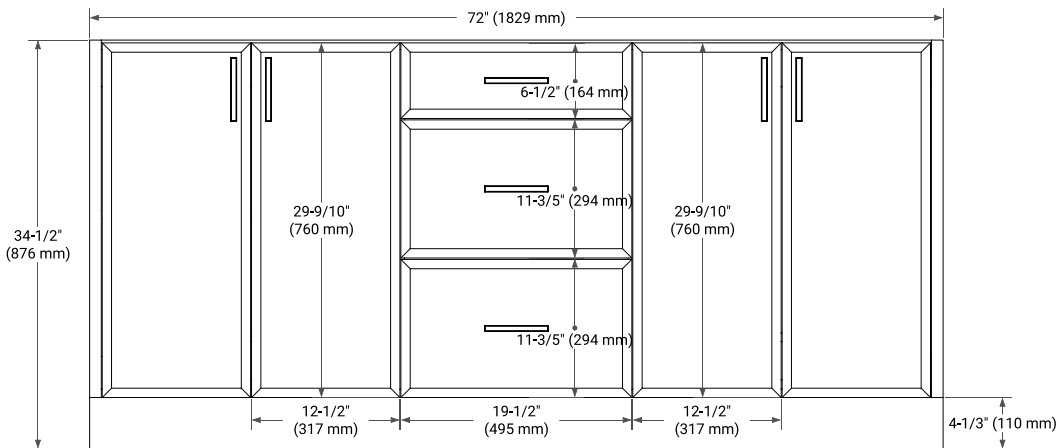

KELLY 72" DOUBLE SINK BASE CABINET

ARIEL

BASE CABINET DIMENSIONS

72" W x 21.5" D x 34.5" H

FEATURES

- Solid wood frame and Plywood
- Soft-close system
- Dovetail construction
- Stylish Slim Shaker Door
- Pull-out inside drawer
- Adjustable shelf

SIDE VIEW

PLAN VIEW