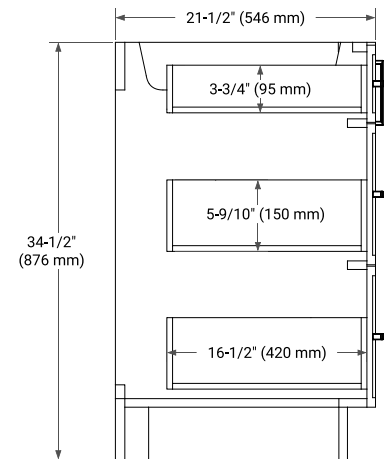

KELLY 72" DOUBLE SINK BASE CABINET

ARIEL

BASE CABINET DIMENSIONS

72" W x 21.5" D x 34.5" H

FEATURES

- Solid wood frame and Plywood
- Soft-close system
- Dovetail construction
- Stylish Slim Shaker Door
- Pull-out inside drawer
- Adjustable shelf

SIDE VIEW

PLAN VIEW