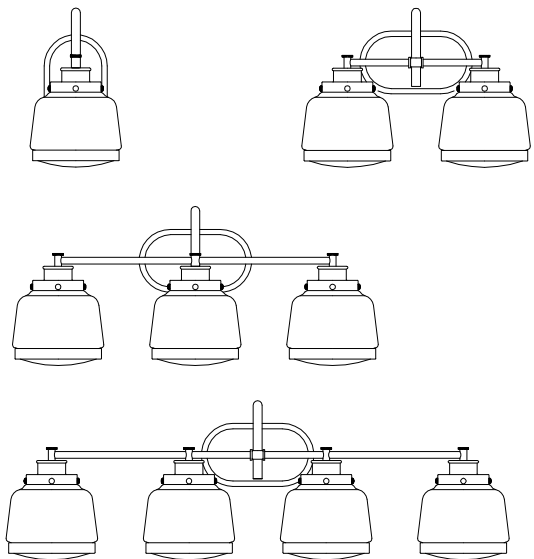

## CANOPY MOUNTING & WIRE CONNECTION ASSEMBLY STEPS:

1. D, E → A
2. K → D
3. B, A → C
4. F → G
5. H, J → D

\*\*\*\*\*

## FIXTURE ASSEMBLY STEPS:

1. M → L
2. P → N, Q

B, C, G & M  
(NOT FURNISHED)  
(NON FOURNIE)  
(NO INCLUIDA)