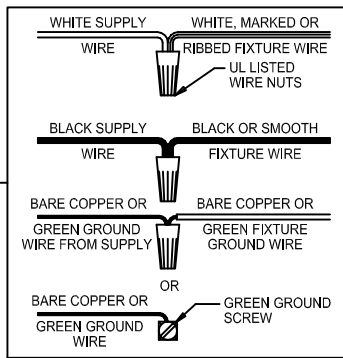

Assembly & Installation Instructions

CAUTION: Read instructions carefully and turn electricity off at main circuit breaker panel before beginning installation.

*****

WARNING - If any Special Control Devices are used with this Fixture, Follow the Instructions Carefully to assure full compliance with N.E.C. requirements. If there are any questions, contact a Qualified Electrical Contractor.

WARNING - This product contains chemicals known to the State of California to cause cancer, birth defects and /or other reproductive harm. Thoroughly wash hands after installing, handling, cleaning, or otherwise touching this product.

CAUTION - All glass is fragile, use care when handling Glass component(s) and or Lamp(s).

*****

CANOPY MOUNTING & WIRE CONNECTION ASSEMBLY STEPS:

1. D, E → A
2. K → D
3. B, A → C
4. F → G
5. H, J → D