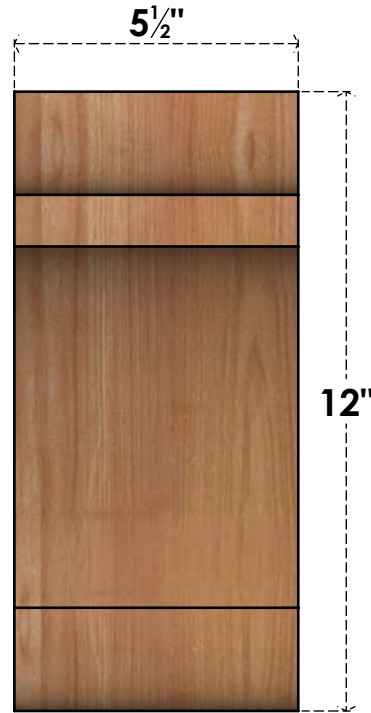

BRC06X08X12OLY00SWR

5 1/2"W X 8"D X 12"H OLYMPIC SMOOTH BRACE, WESTERN RED CEDAR

SIDE

FRONT

EKENA MILLWORK
 2300 WEST MAIN ST.
 CLARKSVILLE, TX 75426
 TOLL FREE: 866-607-0453
 WWW.EKENAMILLWORK.COM

NOTES

1. INSTALLATION TO BE COMPLETED IN ACCORDANCE WITH MANUFACTURER'S SPECIFICATIONS.
2. DRAWING MAY NOT BE TO SCALE
3. THIS DRAWING IS INTENDED FOR DESIGN AND PLANNING PURPOSES ONLY.
4. ALL INFORMATION CONTAINED HEREIN WAS CURRENT AT THE TIME OF DEVELOPMENT BUT MUST BE REVIEWED AND APPROVED BY THE PRODUCT MANUFACTURER TO BE CONSIDERED ACCURATE.
5. PRODUCTS ARE NOT KILN DRIED. THIS ITEM IS UNIQUE AND WILL CONTAIN THE NATURAL VARIATIONS THAT THE WOOD SPECIES OFFERS. THIS MAY RESULT IN VARIATIONS UP TO 1/4"