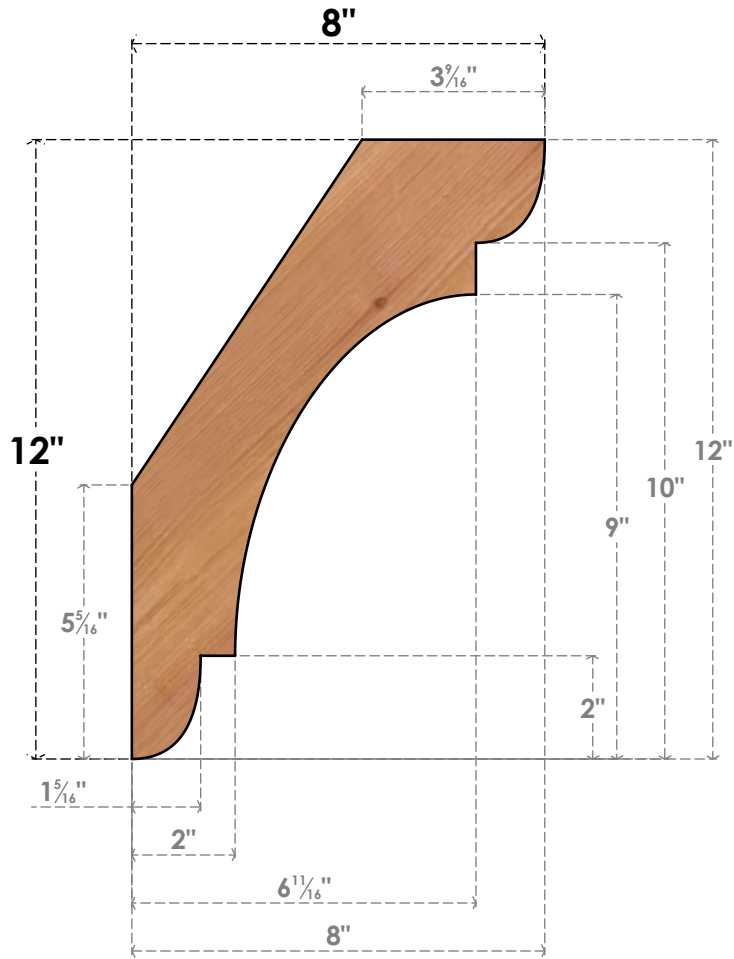

BRC06X08X12OLY00SWR

5 1/2"W X 8"D X 12"H OLYMPIC SMOOTH BRACE, WESTERN RED CEDAR

SIDE

FRONT

EKENA MILLWORK
 2300 WEST MAIN ST.
 CLARKSVILLE, TX 75426
 TOLL FREE: 866-607-0453
 WWW.EKENAMILLWORK.COM

NOTES

1. INSTALLATION TO BE COMPLETED IN ACCORDANCE WITH MANUFACTURER'S SPECIFICATIONS.
2. DRAWING MAY NOT BE TO SCALE
3. THIS DRAWING IS INTENDED FOR DESIGN AND PLANNING PURPOSES ONLY.
4. ALL INFORMATION CONTAINED HEREIN WAS CURRENT AT THE TIME OF DEVELOPMENT BUT MUST BE REVIEWED AND APPROVED BY THE PRODUCT MANUFACTURER TO BE CONSIDERED ACCURATE.
5. PRODUCTS ARE NOT KILN DRIED. THIS ITEM IS UNIQUE AND WILL CONTAIN THE NATURAL VARIATIONS THAT THE WOOD SPECIES OFFERS. THIS MAY RESULT IN VARIATIONS UP TO 1/4"