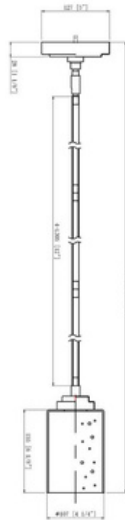

3121-BN

Coslin

Fixture Attributes

Category: Interior Pendant

Finish: Brushed Nickel

Body: Steel / Glass

Shade Finish: Clear Bubble

Overall Size: 4.75"x4.75"x54.13"

Rod/Chain Length: 3x12"+1x6"

Max. Height from Ceiling: 54.13"

Min. Height from Ceiling: 7.88"

Weight of fixture: 3.08 LBS

Certifications/Qualifications: UL / cUL

Smart SkyPlug Compatible: N/A

Warranty: www.skyplug.com/warranty

Available
Finishes

Brushed Nickel

Light Source

Lamp Not Included

Lamp Type: E26

Light Source: ST58

Number of bulbs: 1

Max Wattage/Range: 60W

Voltage: 120

Socket Type: Ceramic

Mounting / Installations

 Plug-in Mounting System

Lead Wire Length: 98"

Wire Type: 1015 105°C

Location Rating: Damp

Luminaire Support: Max. 50 lbs