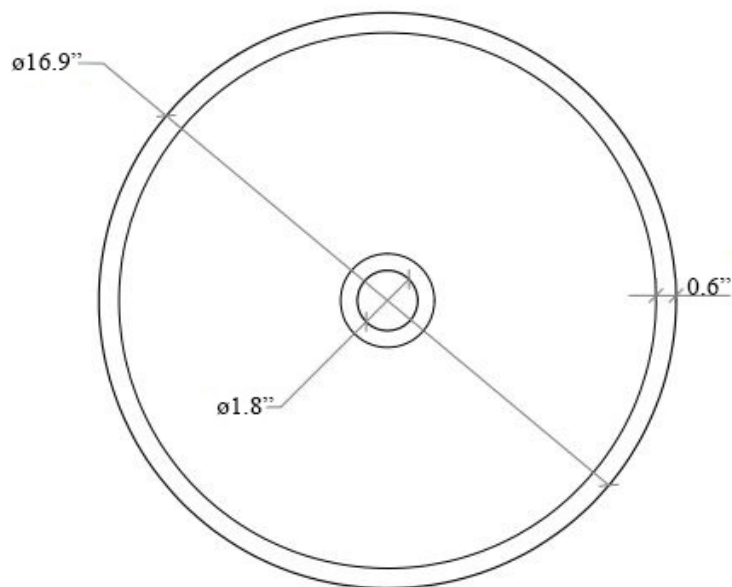

Finishes:

-  Ceramic White

SKU# | Options:

- Acquaio 53699 | Ceramic White

* WS Bath Collections reserves the right to revise dimensions or information on this sheet without notice

Collection Acquaio	Model Acquaio 53699	Dimensions Metric <i>1 inch = 2.54 cm</i> <i>1 inch = 25.4 mm</i>	 1051 Lea Drive - Collegeville, PA 19426 Tel. 215 513 9400 - Fax 610 831 0215 www.ws bathcollections.com - info@ws bathcollections.com
--------------------------------	---------------------------------	---	---

Collection
Ceswckq

Model |
Acquaio 53699

Dimensions Metric

1 inch = 2.54 cm
1 inch = 25.4 mm

WS[®]
BATH
COLLECTIONS

1051 Lea Drive - Collegeville, PA 19426
Tel. 215 513 9400 - Fax 610 831 0215

www.ws bathcollections.com - info@ws bathcollections.com