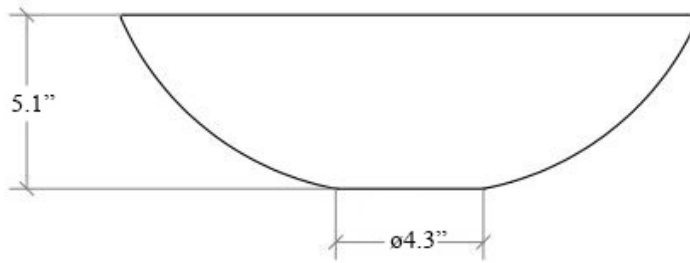

Finishes:

-  Ceramic White

SKU# | Options:

- Acquaio 53699 | Ceramic White

* WS Bath Collections reserves the right to revise dimensions or information on this sheet without notice

Collection Acquaio	Model Acquaio 53699	Dimensions Metric <i>1 inch = 2.54 cm</i> <i>1 inch = 25.4 mm</i>	 1051 Lea Drive - Collegeville, PA 19426 Tel. 215 513 9400 - Fax 610 831 0215 www.ws bathcollections.com - info@ws bathcollections.com
--------------------------------	---------------------------------	---	---

Collection
Ceswckq

Model |
Acquaio 53699

Dimensions Metric

1 inch = 2.54 cm
1 inch = 25.4 mm

WS[®]
BATH
COLLECTIONS

1051 Lea Drive - Collegeville, PA 19426
Tel. 215 513 9400 - Fax 610 831 0215

www.ws bathcollections.com - info@ws bathcollections.com