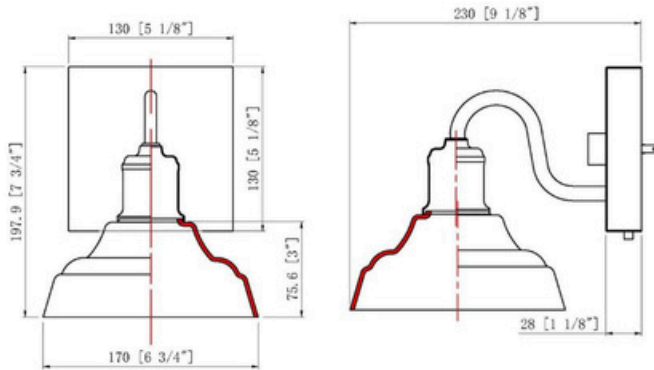

Light Source

Lamp Not Included

Lamp Type: E26

Light Source: A19

Number of bulbs: 1

Max Wattage/Range: 60W

Voltage: 120

Socket Type: Ceramic

Mounting / Installations

Plug-in Mounting System

Lead Wire Length: 11.81"

Wire Type: 1015 105°C

Location Rating: Damp

Luminaire Support: Max. 50 lbs

SkyPlug: SPU-3L

SkyOutlet: SR-3L