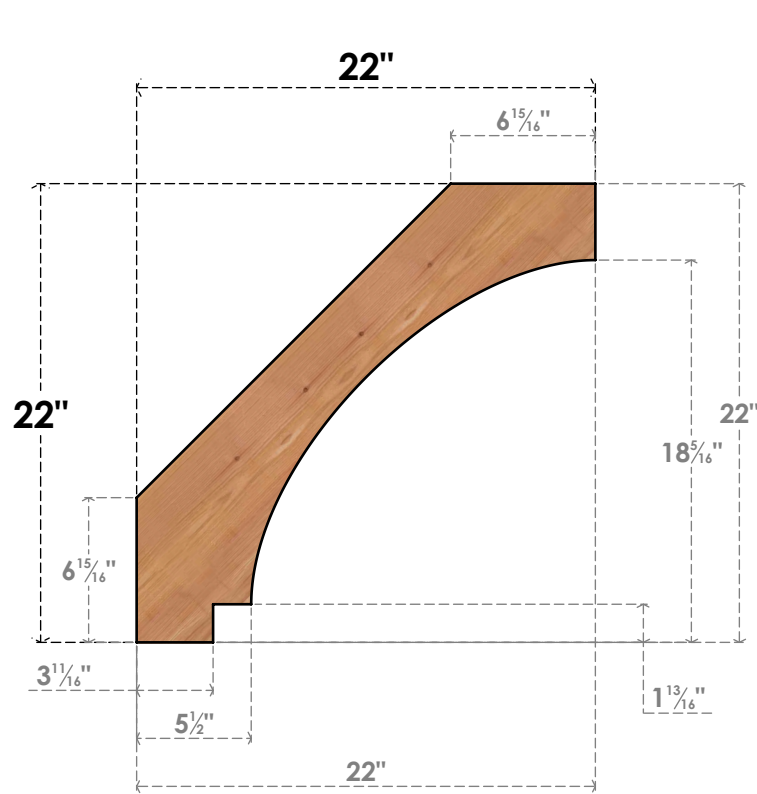

BRC06X22X22IMP00SWR

5 1/2"W X 22"D X 22"H IMPERIAL SMOOTH BRACE, WESTERN RED CEDAR

SIDE

FRONT

EKENA MILLWORK
 2300 WEST MAIN ST.
 CLARKSVILLE, TX 75426
 TOLL FREE: 866-607-0453
 WWW.EKENAMILLWORK.COM

NOTES