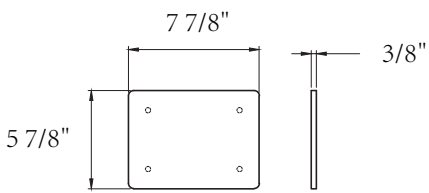

ZEAFIVE[®]

PRODUCT
INSTRUCTION
VIDEO

SIZE DETAILS

ACRYLIC SHOWER BASE

PRODUCT SIZE: 32"

All dimensions are nominal,
minor variations may occur.

Top View

Front View

Cap

Side View