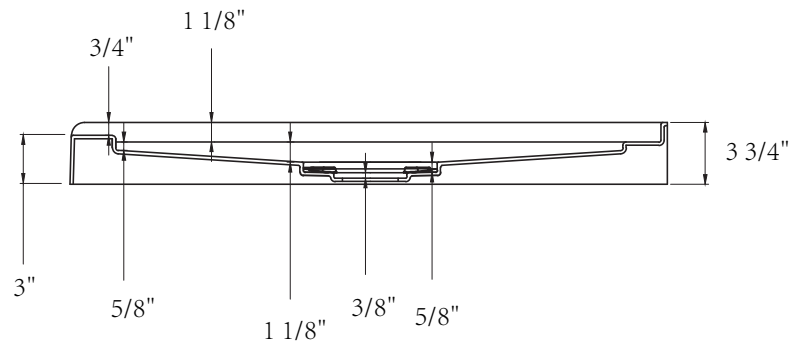

ZEAFIVE[®]

PRODUCT
INSTRUCTION
VIDEO

SIZE DETAILS

ACRYLIC SHOWER BASE

PRODUCT SIZE: 32"

All dimensions are nominal,
minor variations may occur.

Top View

Front View

Cap

Side View