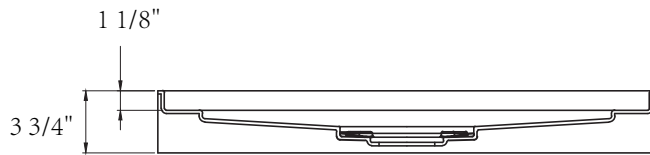

ZEAFIVE[®]

PRODUCT
INSTRUCTION
VIDEO

SIZE DETAILS

ACRYLIC SHOWER BASE

PRODUCT SIZE: 32"

All dimensions are nominal,
minor variations may occur.

Top View

Front View

Cap

Side View