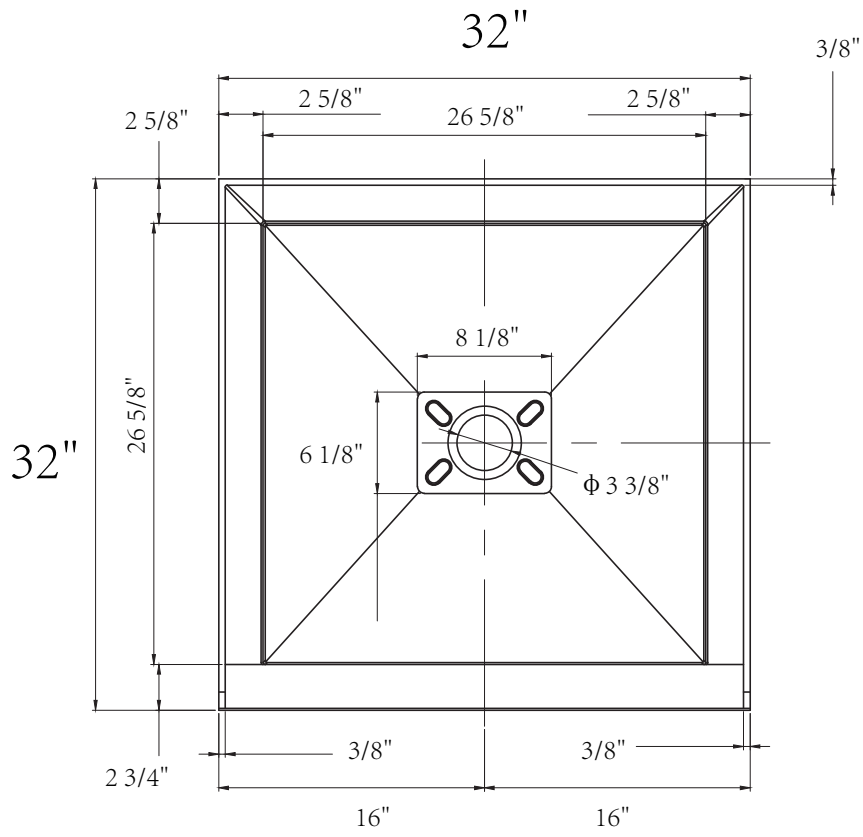

ZEAFIVE[®]

PRODUCT
INSTRUCTION
VIDEO

SIZE DETAILS

ACRYLIC SHOWER BASE

PRODUCT SIZE: 32"

All dimensions are nominal,
minor variations may occur.

Top View

Front View

Cap

Side View