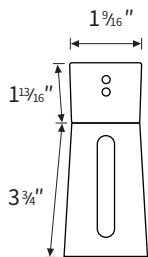

We always at your service 7days in 24hrs
YOUR SATISFACTION IS OUR RESPONSIBILITY!

Package Included

Unit: inch

L Bracket

Small Roller

Thick Threaded Hex Jam Nut

Flange Nut

Long Bolt