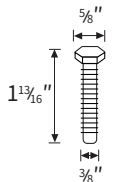

We always at your service 7days in 24hrs
YOUR SATISFACTION IS OUR RESPONSIBILITY!

Package Included

Unit: inch

L Bracket

Small Roller

Thick Threaded Hex Jam Nut

Flange Nut

Long Bolt