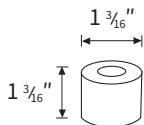

We always at your service 7days in 24hrs
YOUR SATISFACTION IS OUR RESPONSIBILITY!

Package Included

Unit: inch

L Bracket

Small Roller

Thick Threaded Hex Jam Nut

Flange Nut

Long Bolt