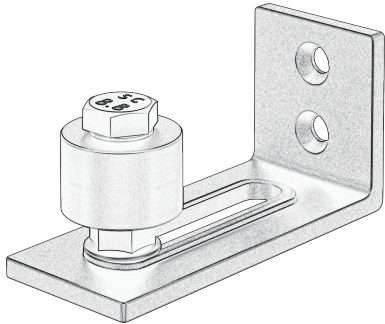

HomLux

Adjustable Floor Guide Manual - Model 3 (1 PCS)

E-Mail: official@homluxproducts.com

Heart For Service

Your feedback and comments are important to us and we encourage you to email us directly for listed conditions:

1. Product doesn't works
2. The item and descriptions are not match
3. Product damaged in transit
4. Miss to receive part accessories
5. Need technical supports
6. Discount for bulk orders
7. Indicate the issues and win 10% coupons

We always at your service 7days in 24hrs
YOUR SATISFACTION IS OUR RESPONSIBILITY!