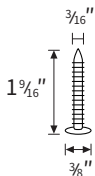

We always at your service 7days in 24hrs
YOUR SATISFACTION IS OUR RESPONSIBILITY!

Package Included

Unit: inch

L Bracket

Small Roller

Thick Threaded Hex Jam Nut

Flange Nut

Long Bolt