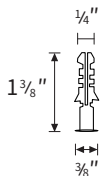

Wall Plugs(x2)