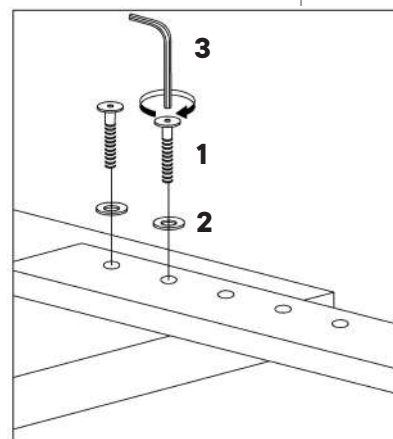

1		JCBB M8 x 40mm	x4
2		M8 Flat Washer	x4
3		M5 Allen Key	x1

Provided hardware: For BedFrame

4		JCBB M6 x 60mm	x4
5		JCBB M6 x 35mm	x4
6		M6 Flat Washer	x8
7		M6 Spring Washer	x4
8		M6 Hex Nut	x4
9		M4 Allen Key	x1

Wait!

Missing parts or hardware? Need assistance?
Contact us before returning your item. We're here to help!
609.256.9000 • cs@modway.com

Step 1

COMPONENTS

A	Headboard	x1
B	Leg Post	x2

Step 2

COMPONENTS

A	Headboard	x1
B	Leg Post	x2

HARDWARE

1	JCBB M8 x 40mm	x4
2	M8 Flat Washer	x4
3	M5 Allen Key	x1

Assemble headboard holes according to your desired headboard height.

Step 3

COMPONENTS

A	Headboard	x1
B	Leg Post	x2
C	Bed Frame	x1

HARDWARE