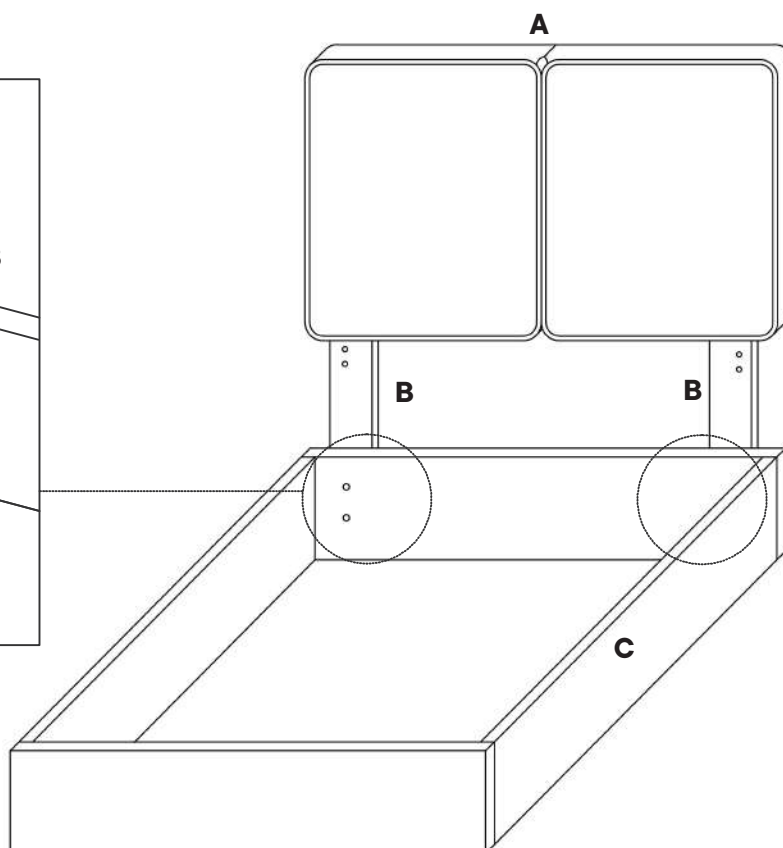

HARDWARE

1	JCBB M8 x 40mm	x4
2	M8 Flat Washer	x4
3	M5 Allen Key	x1

Assemble headboard holes according to your desired headboard height.

Step 3

COMPONENTS

A	Headboard	x1
B	Leg Post	x2
C	Bed Frame	x1

HARDWARE

4	JCBB M6 x 60mm	x4
5	JCBB M6 x 35mm	x4
6	M6 Flat Washer	x8
7	M6 Spring Washer	x4
8	M6 Hex Nut	x4
9	M4 Allen Key	x1

Great job!

Headboard and bed-frame assembly is complete

♥ CARING FOR YOUR ITEM

Indoor use only.