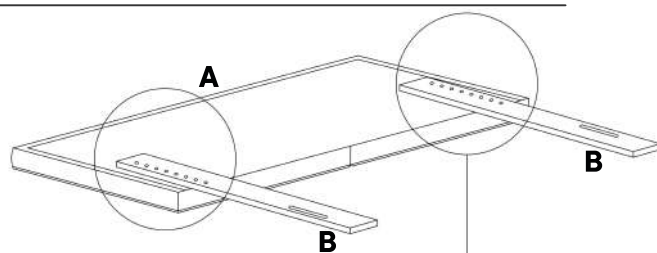

HARDWARE

1	JCBB M8 x 40mm	x4
2	M8 Flat Washer	x4
3	M5 Allen Key	x1

Assemble headboard holes according to your desired headboard height.