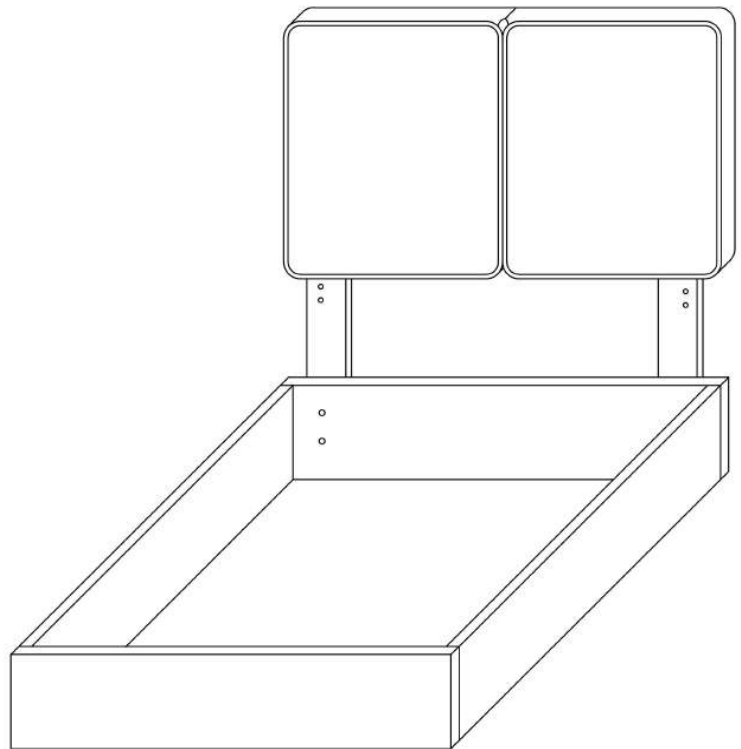

Great job!

Headboard and bed-frame assembly is complete

♥ CARING FOR YOUR ITEM

Indoor use only.

Not contract grade.

Clean using a non-abrasive cloth and a mild cleaner.

Never use harsh chemicals, as they could damage the finish or integrity of the item.

CONNECT WITH US!

Tag us @modway_furniture and #modway for a chance to be featured.