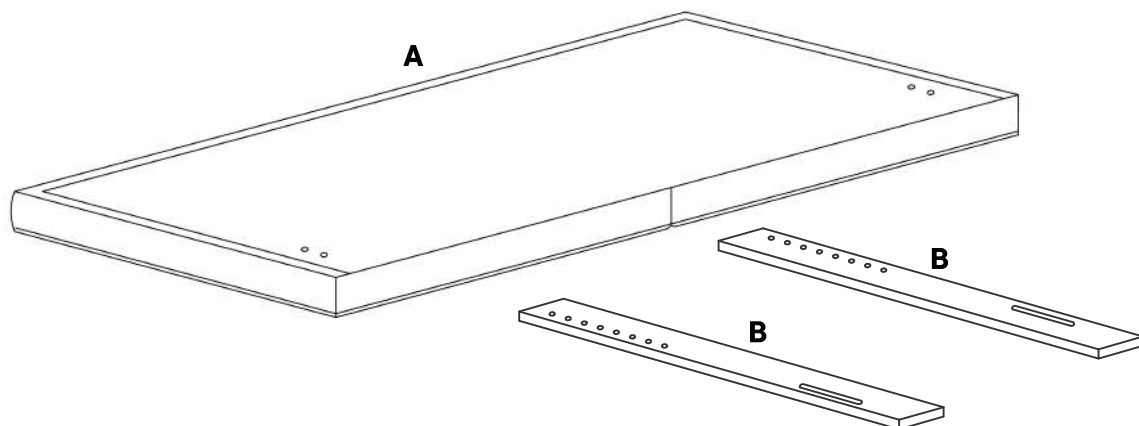

Step 1

COMPONENTS

A	Headboard	x1
B	Leg Post	x2