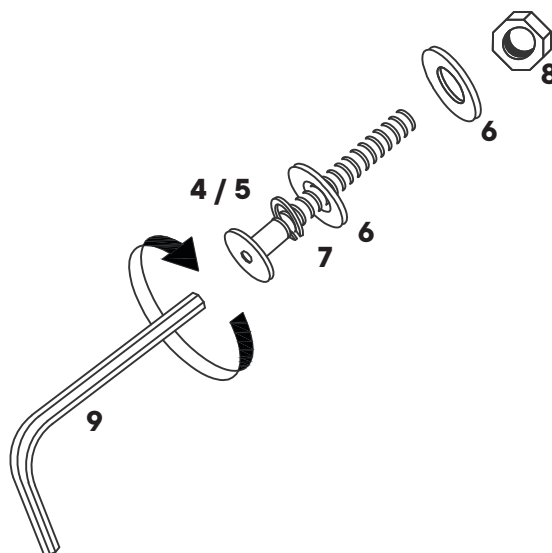

1		JCBB M8 x 40mm	x4
2		M8 Flat Washer	x4
3		M5 Allen Key	x1

Provided hardware: For BedFrame

4		JCBB M6 x 60mm	x4
5		JCBB M6 x 35mm	x4
6		M6 Flat Washer	x8
7		M6 Spring Washer	x4
8		M6 Hex Nut	x4
9		M4 Allen Key	x1

Wait!

Missing parts or hardware? Need assistance?
Contact us before returning your item. We're here to help!
609.256.9000 • cs@modway.com

Step 1

COMPONENTS

A	Headboard	x1
B	Leg Post	x2

Step 2

COMPONENTS

A	Headboard	x1
B	Leg Post	x2

HARDWARE

1	JCBB M8 x 40mm	x4
2	M8 Flat Washer	x4
3	M5 Allen Key	x1

Assemble headboard holes according to your desired headboard height.

Step 3

COMPONENTS

A	Headboard	x1
B	Leg Post	x2
C	Bed Frame	x1

HARDWARE

4	JCBB M6 x 60mm	x4
5	JCBB M6 x 35mm	x4
6	M6 Flat Washer	x8
7	M6 Spring Washer	x4
8	M6 Hex Nut	x4
9	M4 Allen Key	x1

Great job!

Headboard and bed-frame assembly is complete

♥ CARING FOR YOUR ITEM

Indoor use only.