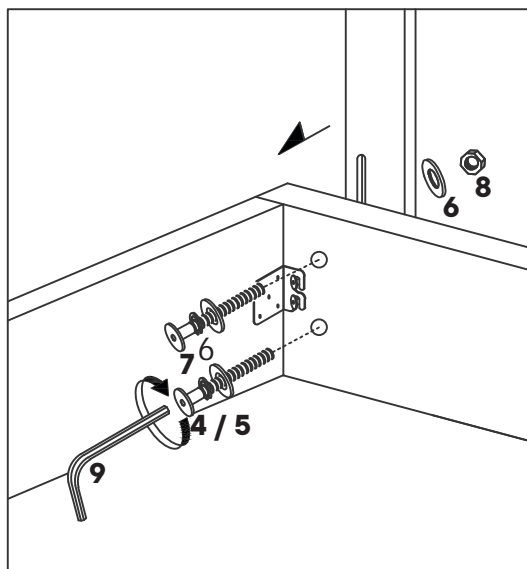

Wait!

Missing parts or hardware? Need assistance?
Contact us before returning your item. We're here to help!
609.256.9000 • cs@modway.com

Step 1

COMPONENTS

A	Headboard	x1
B	Leg Post	x2

Step 2

COMPONENTS

A	Headboard	x1
B	Leg Post	x2

HARDWARE

1	JCBB M8 x 40mm	x4
2	M8 Flat Washer	x4
3	M5 Allen Key	x1

Assemble headboard holes according to your desired headboard height.

Step 3

COMPONENTS

A	Headboard	x1
B	Leg Post	x2
C	Bed Frame	x1

HARDWARE

4	JCBB M6 x 60mm	x4
5	JCBB M6 x 35mm	x4
6	M6 Flat Washer	x8
7	M6 Spring Washer	x4
8	M6 Hex Nut	x4
9	M4 Allen Key	x1

Great job!

Headboard and bed-frame assembly is complete

♥ CARING FOR YOUR ITEM

Indoor use only.