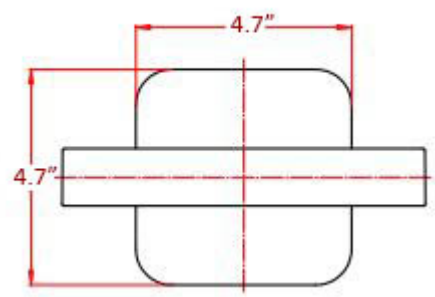

SKU# | Option:

- Imago 1095.060.13 | Polished Chrome

Finishes:

* WS Bath Collections reserves the right to revise dimensions or information on this sheet without notice

Collection Imago	Model Imago 1095.060.13	Dimensions Metric <i>1 inch = 2.54 cm</i> <i>1 inch = 25.4 mm</i>	 1051 Lea Drive - Collegeville, PA 19426 Tel. 215 513 9400 - Fax 610 831 0215 www.ws bathcollections.com - info@ws bathcollections.com
----------------------------	-------------------------------------	--	---

Product Specs Sheets

Collection
Imago

Model |
Imago 1095.060.13

Dimensions Metric
1 inch = 2.54 cm
1 inch = 25.4 mm

WS[®]
BATH
COLLECTIONS

1051 Lea Drive - Collegeville, PA 19426
Tel. 215 513 9400 - Fax 610 831 0215
www.ws bathcollections.com - info@ws bathcollections.com