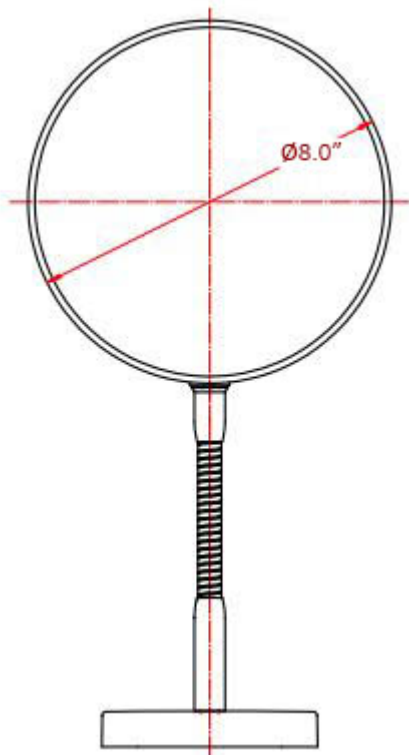

Imago 1095.060.13

Features

- Magnifying Makeup Mirror
- Polished Chrome Finish
- Solid Brass Base
- 7X Magnifying Glass, 3X on Reverse Side
- LED Light
- Powered by Cord and Plug
- Continuously Dimmable
- Luminous Color (Cold: 6,000 K, Warm: 3,000K)

SKU# | Option:

- Imago 1095.060.13 | Polished Chrome

Finishes:

* WS Bath Collections reserves the right to revise dimensions or information on this sheet without notice

Collection Imago	Model Imago 1095.060.13	Dimensions Metric <i>1 inch = 2.54 cm</i> <i>1 inch = 25.4 mm</i>	 1051 Lea Drive - Collegeville, PA 19426 Tel. 215 513 9400 - Fax 610 831 0215 www.ws bathcollections.com - info@ws bathcollections.com
----------------------------	-------------------------------------	--	---

Product Specs Sheets

Collection
Imago

Model |
Imago 1095.060.13

Dimensions Metric
1 inch = 2.54 cm
1 inch = 25.4 mm

WS[®]
BATH
COLLECTIONS

1051 Lea Drive - Collegeville, PA 19426
Tel. 215 513 9400 - Fax 610 831 0215
www.ws bathcollections.com - info@ws bathcollections.com