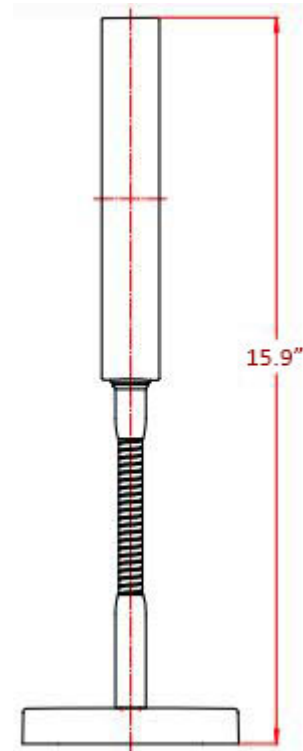

Imago 1095.060.13

Features

- Magnifying Makeup Mirror
- Polished Chrome Finish
- Solid Brass Base
- 7X Magnifying Glass, 3X on Reverse Side
- LED Light
- Powered by Cord and Plug
- Continuously Dimmable
- Luminous Color (Cold: 6,000 K, Warm: 3,000K)

SKU# | Option:

- Imago 1095.060.13 | Polished Chrome

Finishes:

* WS Bath Collections reserves the right to revise dimensions or information on this sheet without notice

Collection Imago	Model Imago 1095.060.13	Dimensions Metric <i>1 inch = 2.54 cm</i> <i>1 inch = 25.4 mm</i>	 1051 Lea Drive - Collegeville, PA 19426 Tel. 215 513 9400 - Fax 610 831 0215 www.ws bathcollections.com - info@ws bathcollections.com
----------------------------	-------------------------------------	--	---

Product Specs Sheets

Collection
Imago

Model |
Imago 1095.060.13

Dimensions Metric
1 inch = 2.54 cm
1 inch = 25.4 mm

WS[®]
BATH
COLLECTIONS

1051 Lea Drive - Collegeville, PA 19426
Tel. 215 513 9400 - Fax 610 831 0215
www.ws bathcollections.com - info@ws bathcollections.com