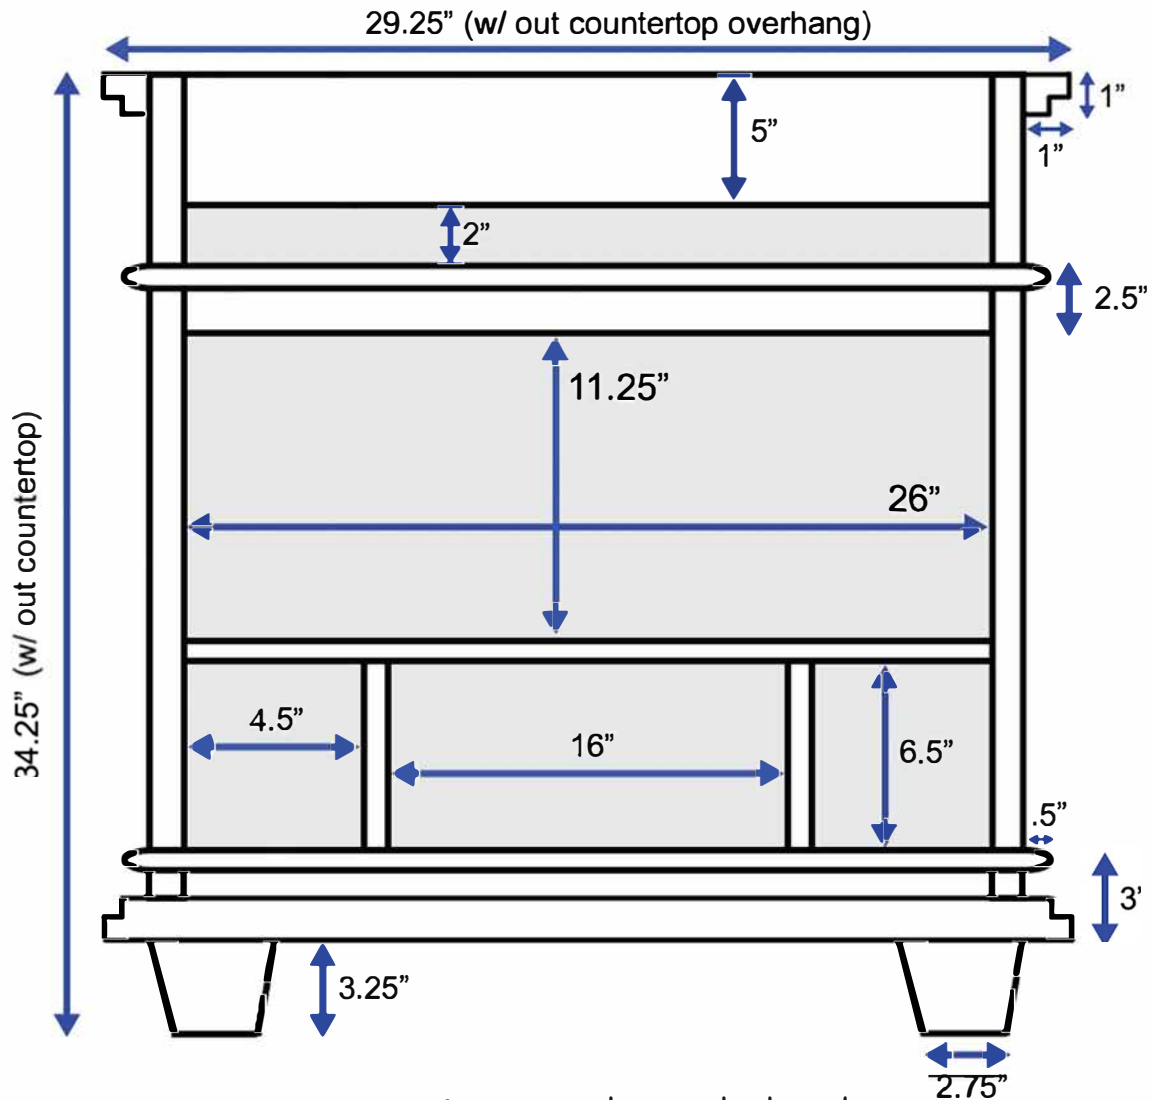

# Elizabeth 30-inch Bath Vanity (Back View)

All measurements are approximate and rounded to the nearest quarter-inch. Please allow for a slight margin of error.