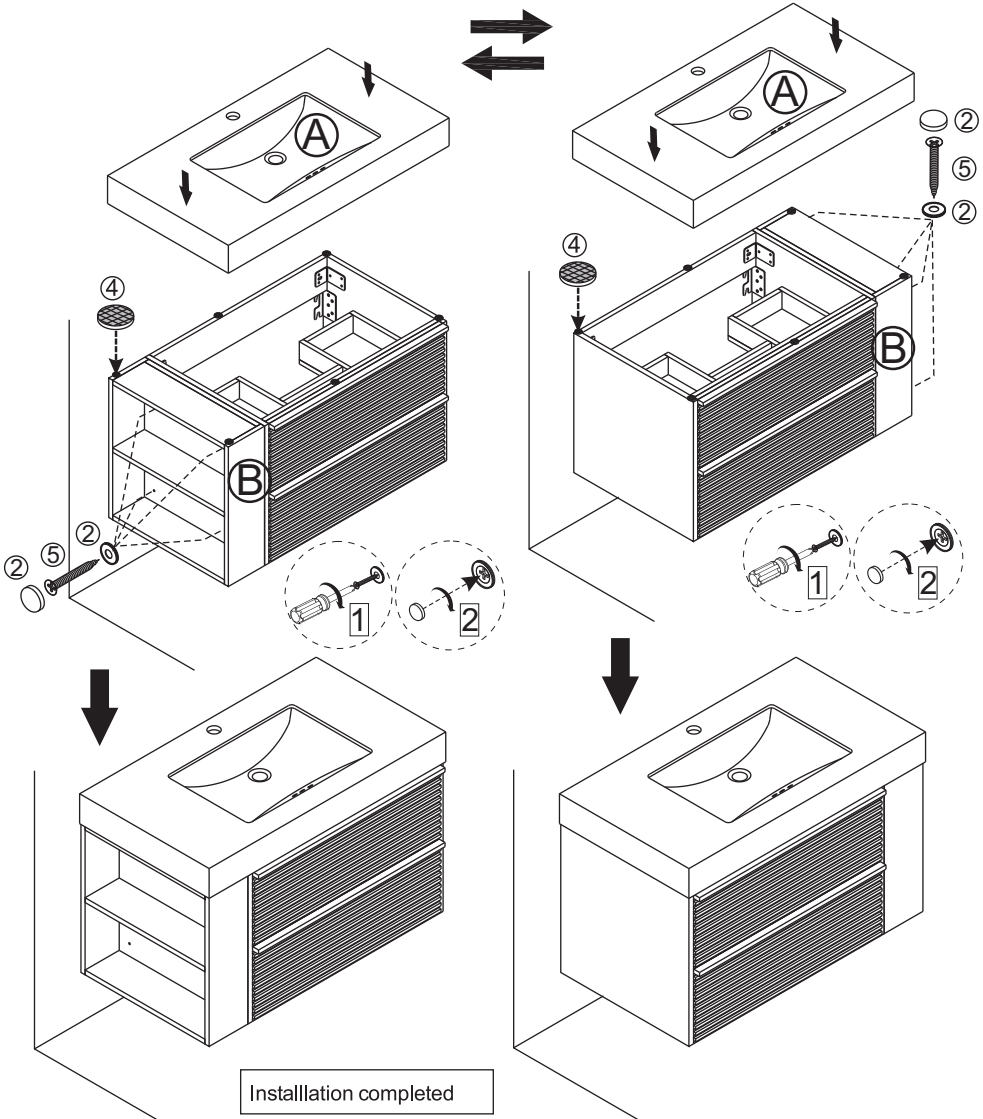

Recommended installers : 2

Put a carpet on the floor
before unpacking

Estimate installation time:
30 minutes

Item no.	Reference Image	Qty
A		x1
B		x1
C		x1
1		x4
2		x8 Sets

Item no.	Reference Image	Qty
3		x4
4		x6
5	 M5x30mm	x4
6		x1

1

3

Ⓐ x1

Ⓑ x1

④ 6 pcs

② 4 pcs

⑤ 4 pcs

4

Turn the screw at the bottom of the guide rail counterclockwise!

Installation of drain assembly

Move out the drawer

5

Installation of drain assembly

Installation of drain assembly

6

Installation completed