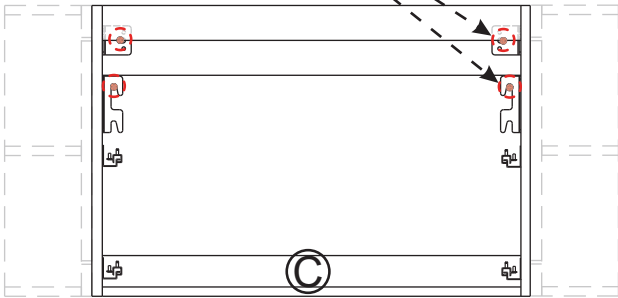

Recommended installers : 2

Put a carpet on the floor
before unpacking

Estimate installation time:
30 minutes

Item no.	Reference Image	Qty
A		x1
B		x1
C		x1
1		x4
2		x8 Sets

Item no.	Reference Image	Qty
3		x4
4		x6
5	 M5x30mm	x4
6		x1

1

3

Ⓐ x1

Ⓑ x1

④ 6 pcs

② 4 pcs

⑤ 4 pcs

4