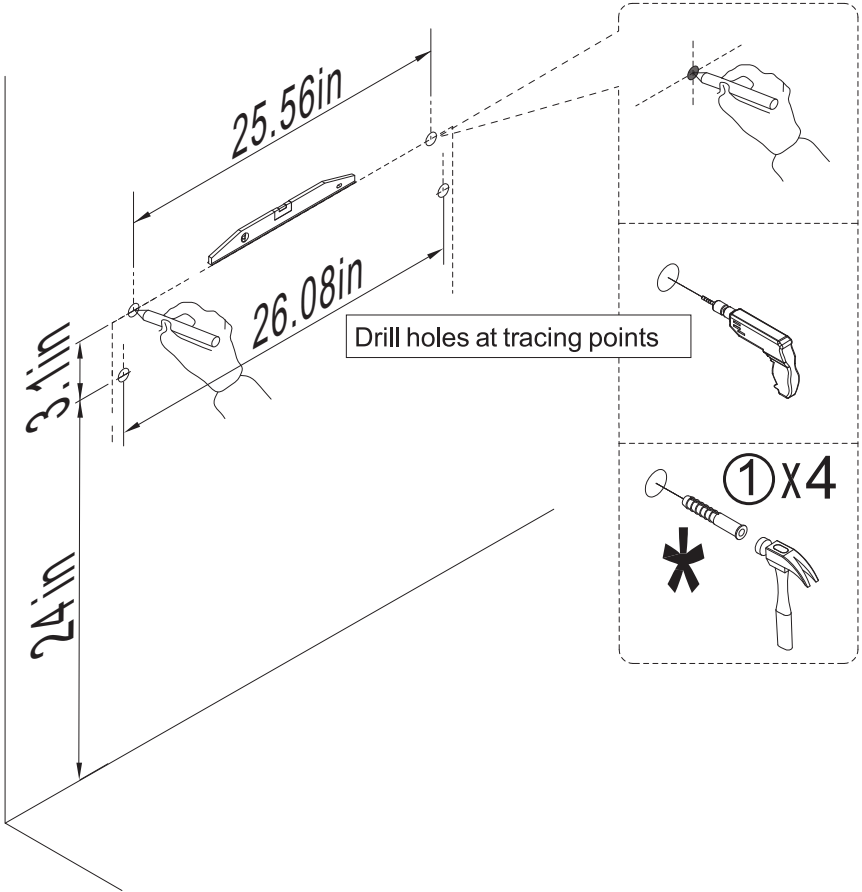

Notice:

1. Follow the installation instructions. Please confirm all accessories are present before installation.
2. Do not fully tighten the screws during initial assembly. Fully tighten screws only once all pieces are correctly assembled.
3. If you encounter any problems during installation, please contact our customer service.
4. Please unbox the item from the side with an open-label and put a carpet on the floor to avoid scratching it.

Recommended installers : 2

Put a carpet on the floor
before unpacking

Estimate installation time:
30 minutes

Item no.	Reference Image	Qty
A		x1
B		x1
C		x1
1		x4
2		x8 Sets

Item no.	Reference Image	Qty
3		x4
4		x6
5	 M5x30mm	x4
6		x1

1

3

Ⓐ x1

Ⓑ x1

④ 6 pcs

② 4 pcs

⑤ 4 pcs

4

Turn the screw at the bottom of the guide rail counterclockwise!

Installation of drain assembly

Move out the drawer

5

Installation of drain assembly

Installation of drain assembly

6

Installation completed