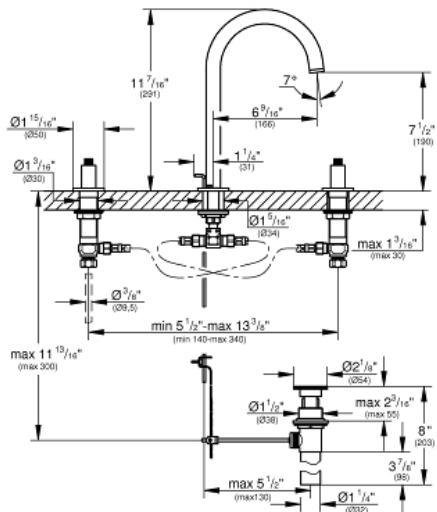

ATRIO
8" Widespread Two-Handle
Bathroom Faucet M-Size

MODEL # 20069003

Pure Freude
an Wasser

GROHE

ADA

Product Description:

ATRIO

8" Widespread Two-Handle Bathroom Faucet M-Size

Standard Specification:

- High version
- GROHE StarLight finish
- GROHE SilkMove ceramic cartridge
- Less handles – order (18 026) or (18 027) (sold separately)
- Flow rate: 1.2 gpm (4.5 l/min)

Applicable Codes & Standards:

- Energy Policy Act of 1992
- NSF 61
- ASME A112.18.1/CSA B125.1
- US Federal and State material regulations
- EPA WaterSense®
- LOGO CEC
- LOGO NSF

Color:

- 20069003 StarLight Chrome