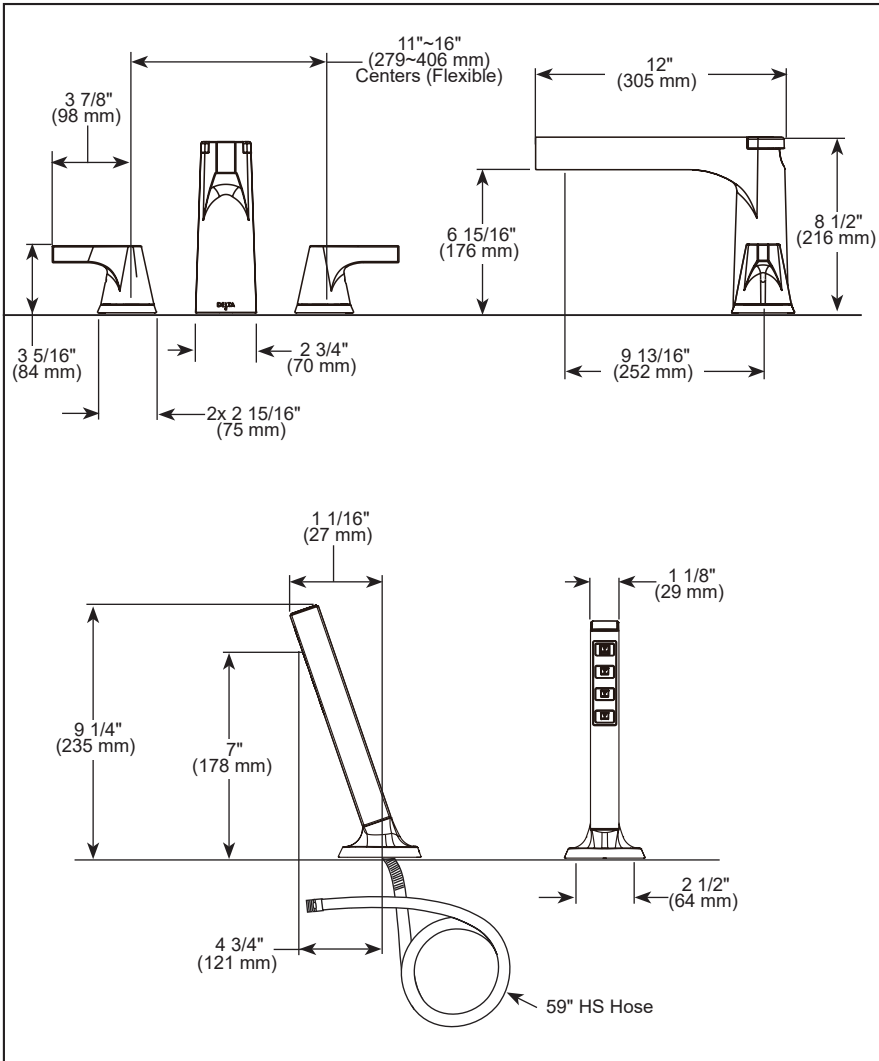

Submitted Model No.: _____

Specific Features: _____

see what Delta can do™

ROMAN TUB/WHIRLPOOL FAUCET TRIM

- Zura® Bath Collection
- Three Hole Installation (T2774 Series)
- Four Hole Installation (T4774 Series)

FEATURES:

- Single setting H₂Okinetic® hand shower (T4774)

STANDARD SPECIFICATIONS:

- Temperature and volume controlled with handles
- Rough-In kit must also be ordered to complete installation (R4707 for four hole and R2707 for three hole). There are separate specification sheets on each rough-in kit if more details are required.
- Hand shower includes certified double check valves for backflow prevention (T4774)
- H₂Okinetic® hand shower water efficient flow rate of 1.75 gpm @ 80 psi, 6.6 L/min @ 550 kPa
- Red/blue indicators

COMPLIES WITH:

- ASME A112.18.1 / CSA B125.1
- Indicates compliance to ICC/ANSI A117.1 - Valve control only
- EPA WaterSense® ~ Applies to T4774▲ only

Delta reserves the right (1) to make changes in specifications and materials, and (2) to change or discontinue models, both without notice or obligation. Dimensions are for reference only. See current full-line price book or www.deltafaucet.com for finish options and product availability.