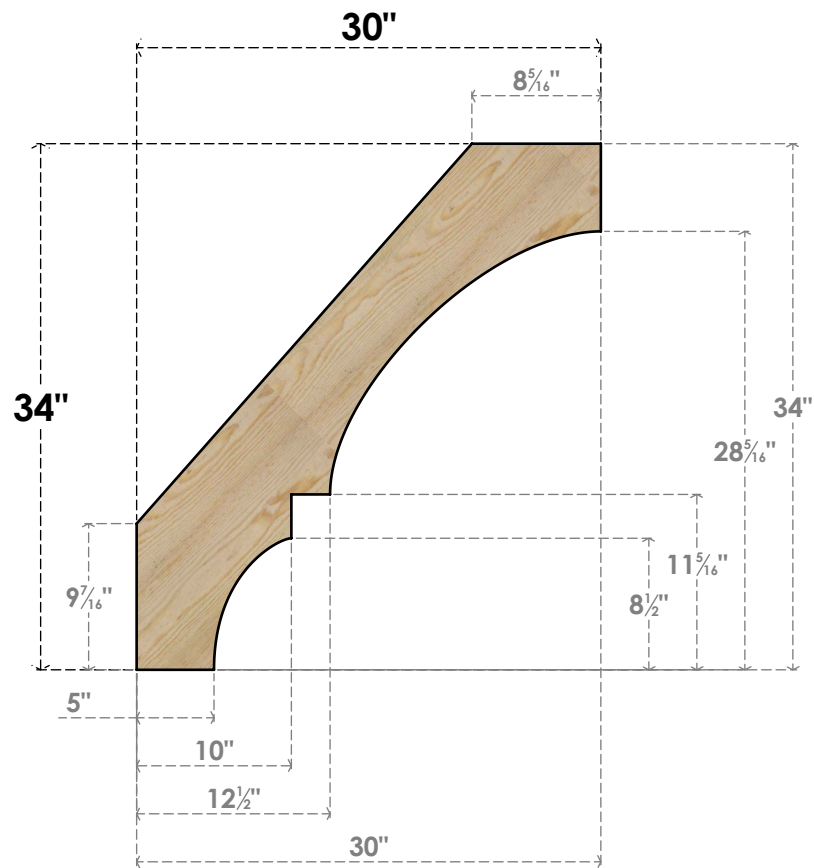

BRC04X30X34BOA00RDF

4"W X 30"D X 34"H BALBOA ROUGH SAWN BRACE, DOUGLAS FIR

SIDE

FRONT

EKENA MILLWORK
 2300 WEST MAIN ST.
 CLARKSVILLE, TX 75426
 TOLL FREE: 866-607-0453
 WWW.EKENAMILLWORK.COM

NOTES

1. INSTALLATION TO BE COMPLETED IN ACCORDANCE WITH MANUFACTURER'S SPECIFICATIONS.
2. DRAWING MAY NOT BE TO SCALE
3. THIS DRAWING IS INTENDED FOR DESIGN AND PLANNING PURPOSES ONLY.
4. ALL INFORMATION CONTAINED HEREIN WAS CURRENT AT THE TIME OF DEVELOPMENT BUT MUST BE REVIEWED AND APPROVED BY THE PRODUCT MANUFACTURER TO BE CONSIDERED ACCURATE.
5. PRODUCTS ARE NOT KILN DRIED. THIS ITEM IS UNIQUE AND WILL CONTAIN THE NATURAL VARIATIONS THAT THE WOOD SPECIES OFFERS. THIS MAY RESULT IN VARIATIONS UP TO 1/4"