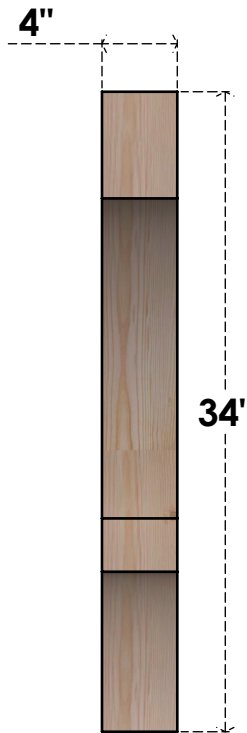

BRC04X30X34BOA00RDF

4"W X 30"D X 34"H BALBOA ROUGH SAWN BRACE, DOUGLAS FIR

SIDE

FRONT

EKENA MILLWORK
 2300 WEST MAIN ST.
 CLARKSVILLE, TX 75426
 TOLL FREE: 866-607-0453
 WWW.EKENAMILLWORK.COM

NOTES

1. INSTALLATION TO BE COMPLETED IN ACCORDANCE WITH MANUFACTURER'S SPECIFICATIONS.
2. DRAWING MAY NOT BE TO SCALE
3. THIS DRAWING IS INTENDED FOR DESIGN AND PLANNING PURPOSES ONLY.
4. ALL INFORMATION CONTAINED HEREIN WAS CURRENT AT THE TIME OF DEVELOPMENT BUT MUST BE REVIEWED AND APPROVED BY THE PRODUCT MANUFACTURER TO BE CONSIDERED ACCURATE.
5. PRODUCTS ARE NOT KILN DRIED. THIS ITEM IS UNIQUE AND WILL CONTAIN THE NATURAL VARIATIONS THAT THE WOOD SPECIES OFFERS. THIS MAY RESULT IN VARIATIONS UP TO 1/4"