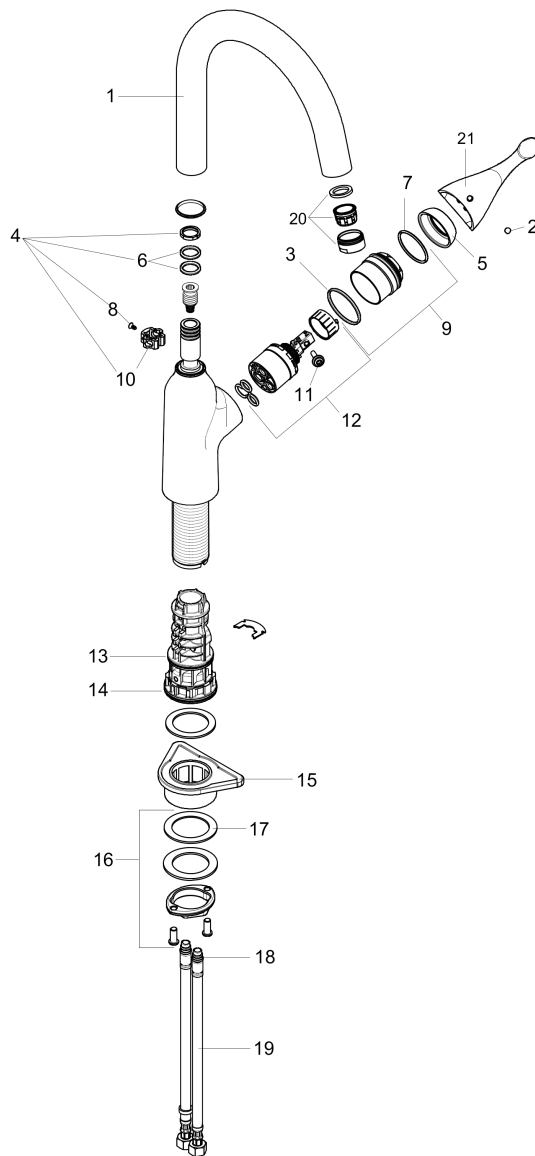

**Allegro N
Bar Faucet, 1.75 GPM**

Finishes : **steel optic** Part no. : **71845801**

Description

Features

- Swivel range 360°
- Laminar spray
- deck mounted
- Flow: 1.75 GPM (6.6 L/Min)
- Ceramic cartridge
- 3/8" hoses

Item details

List Price \$ 546.00

Technology

Compliance

Product image

Scale drawing

Allegro N
Bar Faucet, 1.75 GPM
 Finishes : **steel optic**

Part no. : **71845801**

Exploded drawing

Year of production: >06/19

Allegro N
Bar Faucet, 1.75 GPM

Finishes : **steel optic** Part no. : **71845801**

Spare parts list

Year of production: >06/19

Pos.	Description	Part no.	Price	PU
1	spout cpl.	93347800	-	1
2	screw cover	96338000	-	1
3	O-ring 36x2	98156000	-	1
4	sealing set	92646000	-	1
5	flange	97406800	-	1
6	O-Ring 14x2,5	98189000	-	1
7	O-Ring 32x2	98193000	-	1
8	screw	97662000	-	1
9	nut	93346000	-	1
10	axialring	97558000	-	1
11	locking screw for handle	95140000	-	1
12	cartridge, assy	92730000	-	1
13	O-ring 38x2	98396000	-	1
14	O-ring 44x2,5	98162000	-	1
15	support	97523000	-	1
16	fixing set (special)	93253000	-	1
17	lever collar	97548000	-	1
18	O-ring 6,6x1,6	93019000	-	1
19	connection hose 35½" M8x0,75 3/8"	96316001	-	1
20	aerator laminar	93649800	-	1
21	handle	93496800	-	1