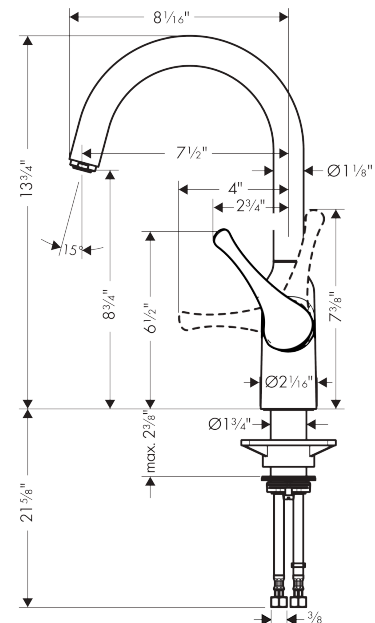

**Allegro N
Bar Faucet, 1.75 GPM**

Finishes : **steel optic** Part no. : **71845801**

Description

Features

- Swivel range 360°
- Laminar spray
- deck mounted
- Flow: 1.75 GPM (6.6 L/Min)
- Ceramic cartridge
- 3/8" hoses

Item details

List Price \$ 546.00

Technology

Compliance

Product image

Scale drawing

Allegro N
Bar Faucet, 1.75 GPM
 Finishes : **steel optic**

Part no. : **71845801**

Exploded drawing

Year of production: >06/19

Allegro N
Bar Faucet, 1.75 GPM

Finishes : **steel optic** Part no. : **71845801**

Spare parts list

Year of production: >06/19

Pos.	Description	Part no.	Price	PU
1	spout cpl.	93347800	-	1
2	screw cover	96338000	-	1
3	O-ring 36x2	98156000	-	1
4	sealing set	92646000	-	1
5	flange	97406800	-	1
6	O-Ring 14x2,5	98189000	-	1
7	O-Ring 32x2	98193000	-	1
8	screw	97662000	-	1
9	nut	93346000	-	1
10	axialring	97558000	-	1
11	locking screw for handle	95140000	-	1
12	cartridge, assy	92730000	-	1
13	O-ring 38x2	98396000	-	1
14	O-ring 44x2,5	98162000	-	1
15	support	97523000	-	1
16	fixing set (special)	93253000	-	1
17	lever collar	97548000	-	1
18	O-ring 6,6x1,6	93019000	-	1
19	connection hose 35½" M8x0,75 3/8"	96316001	-	1
20	aerator laminar	93649800	-	1
21	handle	93496800	-	1