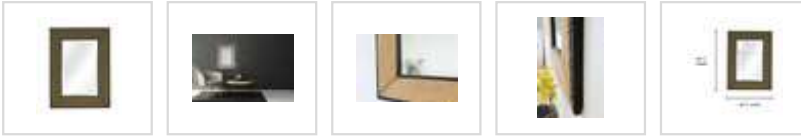

## Newport Rope Rectangle Wall Mirror

~~\$502.00~~

\$459.00

(You save \$43.00 )

★★★★★ (No reviews yet) [Write a Review](#)

Quantity:

1

ADD TO CART

## Description

Newport Rope Rectangle

Medium Wood Frame Wall Mirror - Industrial Style Wood Frame with Sea Rope Detail | Beveled Mirror | Matte Black Hand Finish | Overall Dimensions 30.3in x 1in x 40.5in - by SBC Décor