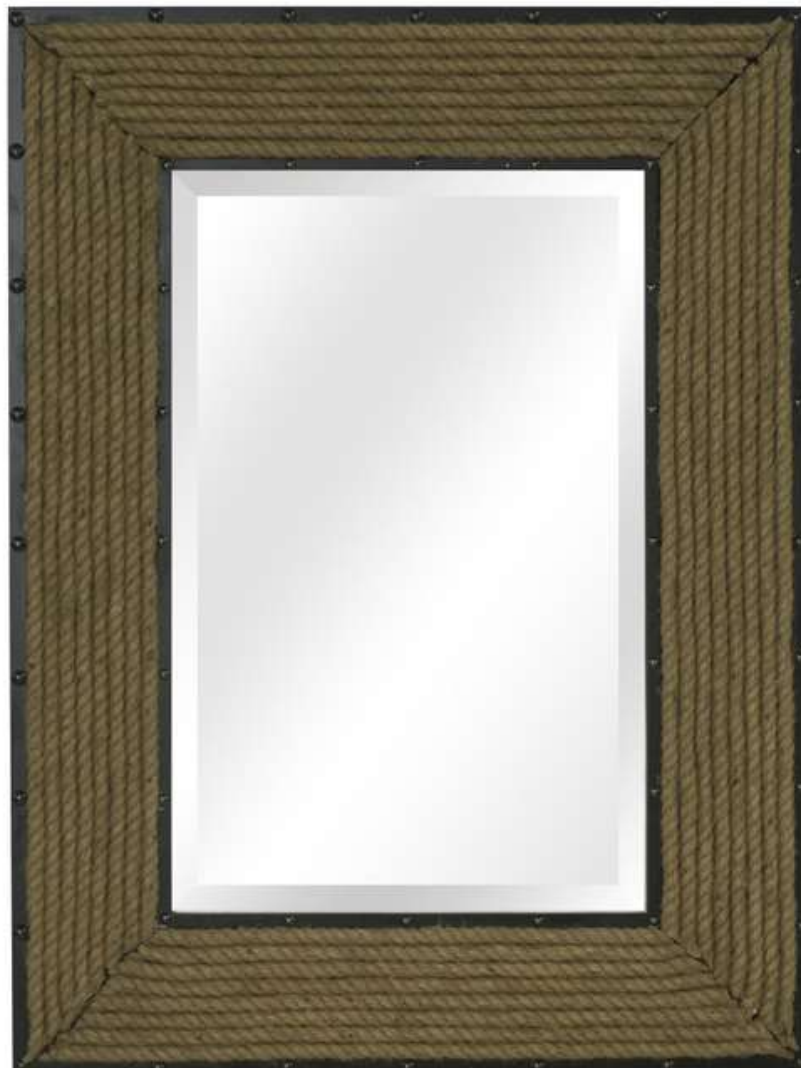

Home / Mirrors / Wall Mirrors

## Newport Rope Rectangle Wall Mirror

~~\$502.00~~

\$459.00

(You save \$43.00 )

★★★★★ (No reviews yet) [Write a Review](#)

Quantity:

1

ADD TO CART

## Description

Newport Rope Rectangle

Medium Wood Frame Wall Mirror - Industrial Style Wood Frame with Sea Rope Detail | Beveled Mirror | Matte Black Hand Finish | Overall Dimensions 30.3in x 1in x 40.5in - by SBC Décor

- SOLID WOOD FRAME HAND FINISHED MATTE BLACK WITH SEA ROPE DETAIL-This handsome and unique industrial style of the frame is highlighted by the matte black finish and natural rope detail.
- EASY TO HANG - No worries about extra tools and installation time! This mirror comes with preinstalled mounting hardware for vertical or horizontal hanging.