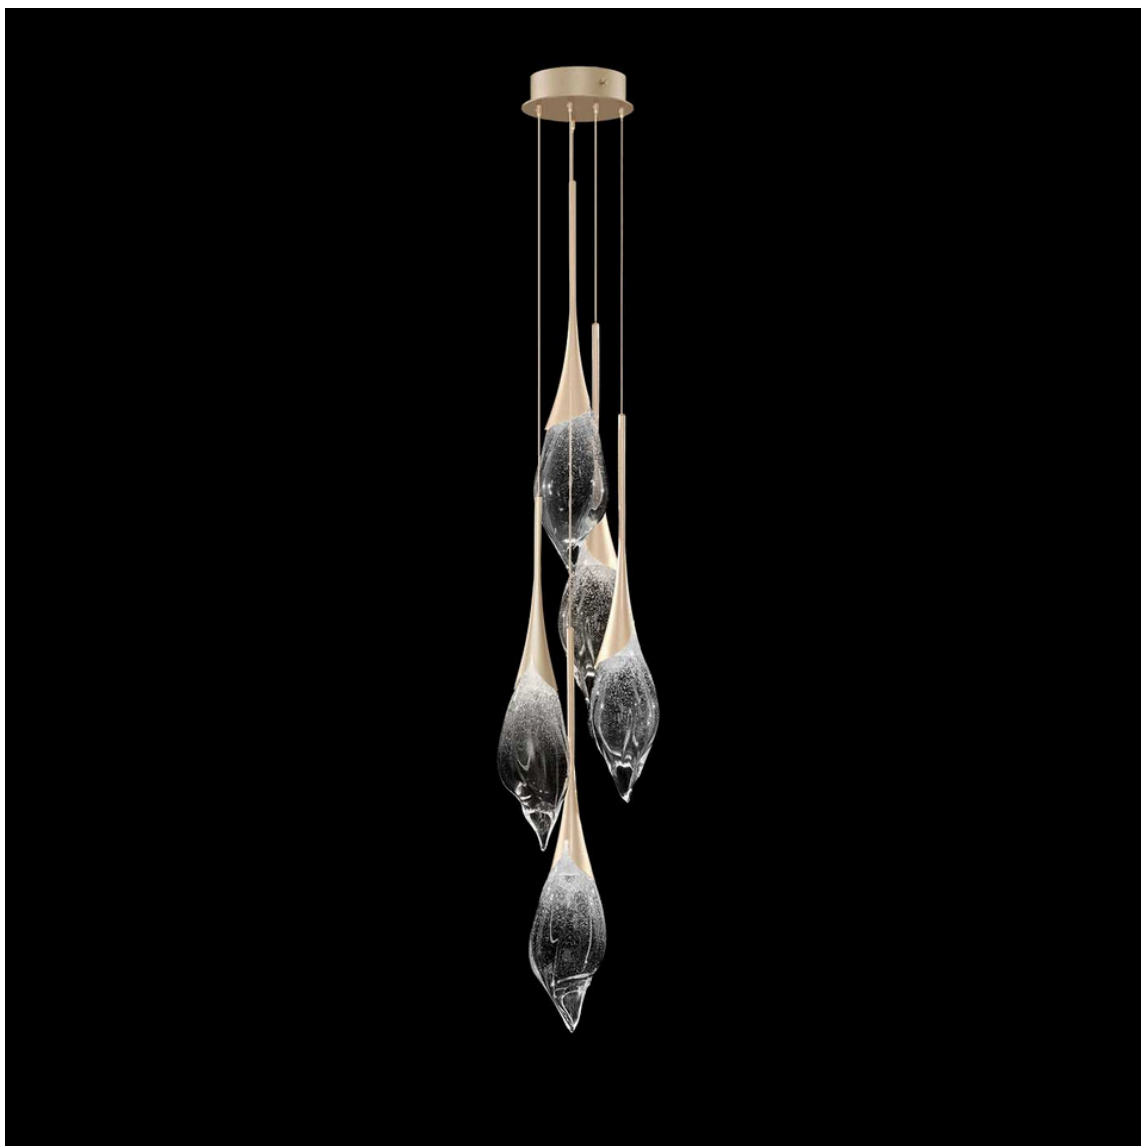

FINE ART

HANDCRAFTED LIGHTING

100130-6

100130-6 • MAYU 12.5\"W Round Pendant

26.75H x 12.5W x 12.5D

Mayu celebrates the art of glassblowing through delicate, hand-pulled forms shaped by master artisans. Each pendant glows with gentle radiance, transforming space like twilight—revealing the quiet poetry of shadow, light, and artistry within the glass itself.