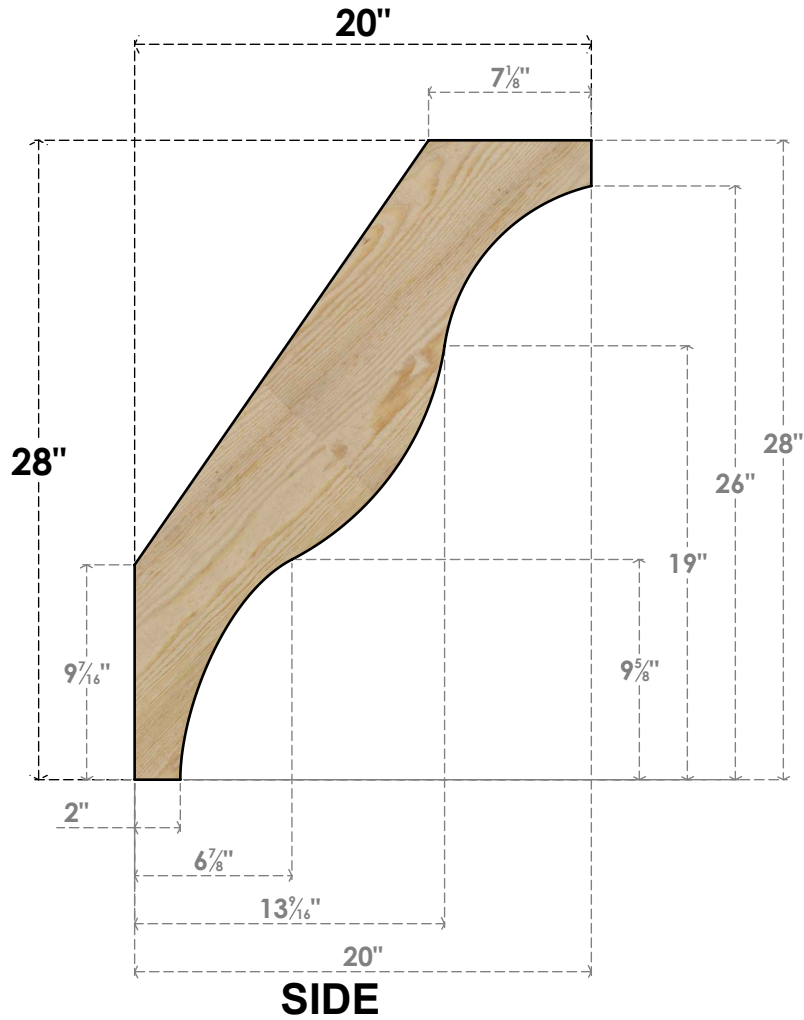

BRC06X20X28FST00RDF

6"W X 20"D X 28"H FUNSTON ROUGH SAWN BRACE, DOUGLAS FIR

EKENA MILLWORK
 2300 WEST MAIN ST.
 CLARKSVILLE, TX 75426
 TOLL FREE: 866-607-0453
 WWW.EKENAMILLWORK.COM

NOTES

1. INSTALLATION TO BE COMPLETED IN ACCORDANCE WITH MANUFACTURER'S SPECIFICATIONS.
2. DRAWING MAY NOT BE TO SCALE
3. THIS DRAWING IS INTENDED FOR DESIGN AND PLANNING PURPOSES ONLY.
4. ALL INFORMATION CONTAINED HEREIN WAS CURRENT AT THE TIME OF DEVELOPMENT BUT MUST BE REVIEWED AND APPROVED BY THE PRODUCT MANUFACTURER TO BE CONSIDERED ACCURATE.
5. PRODUCTS ARE NOT KILN DRIED. THIS ITEM IS UNIQUE AND WILL CONTAIN THE NATURAL VARIATIONS THAT THE WOOD SPECIES OFFERS. THIS MAY RESULT IN VARIATIONS UP TO 1/4"