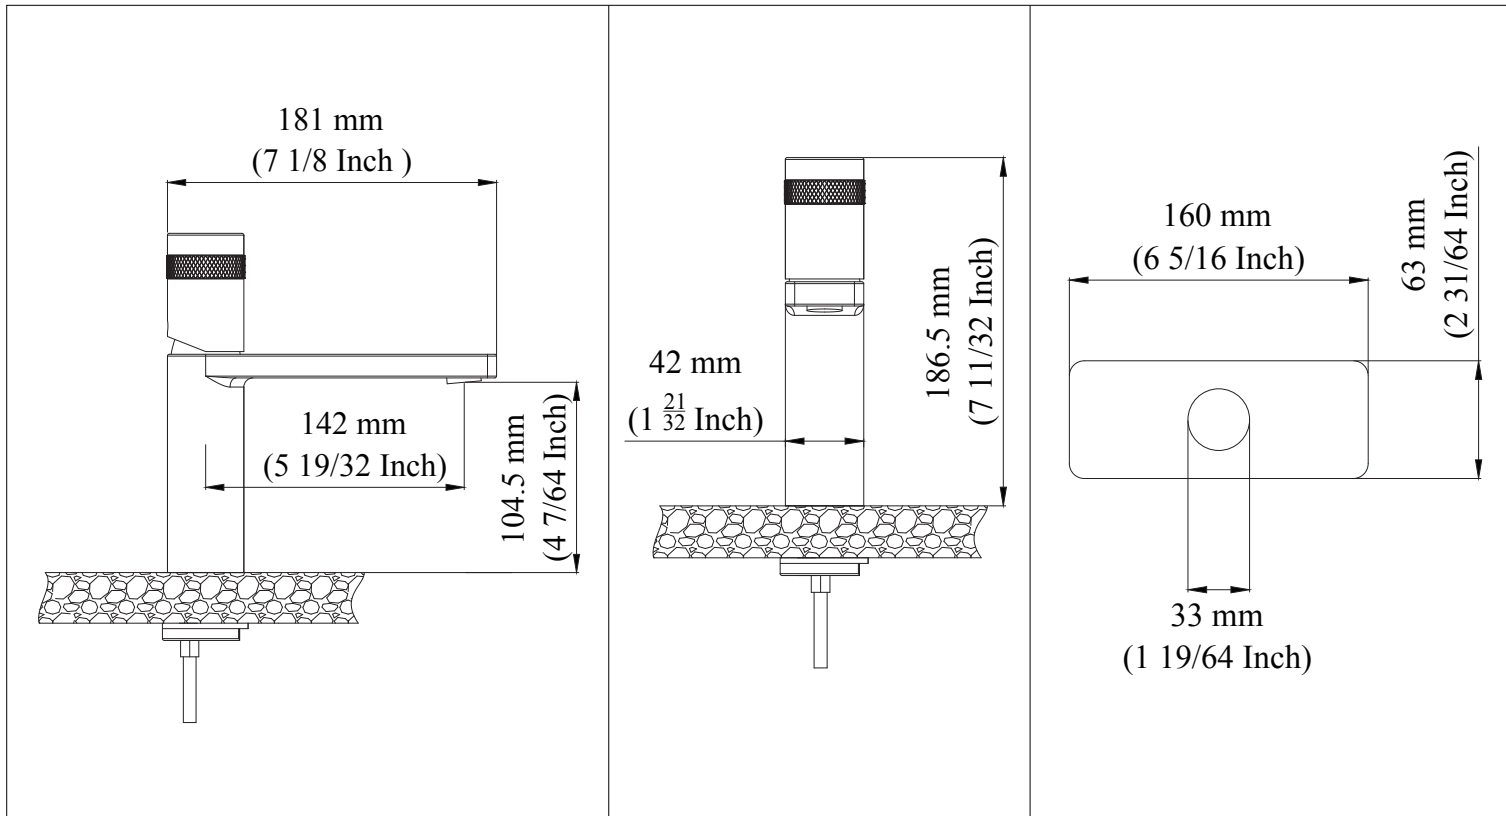

ROUGH-IN DIMENSIONS

- 1416401 Finish: Chrome with Black
- 1416410 Finish: Matte Black with Brushed Gold

If you have any question or need help,
please visit [EZANDA](http://www.ezanda.com) website
<http://www.ezanda.com>