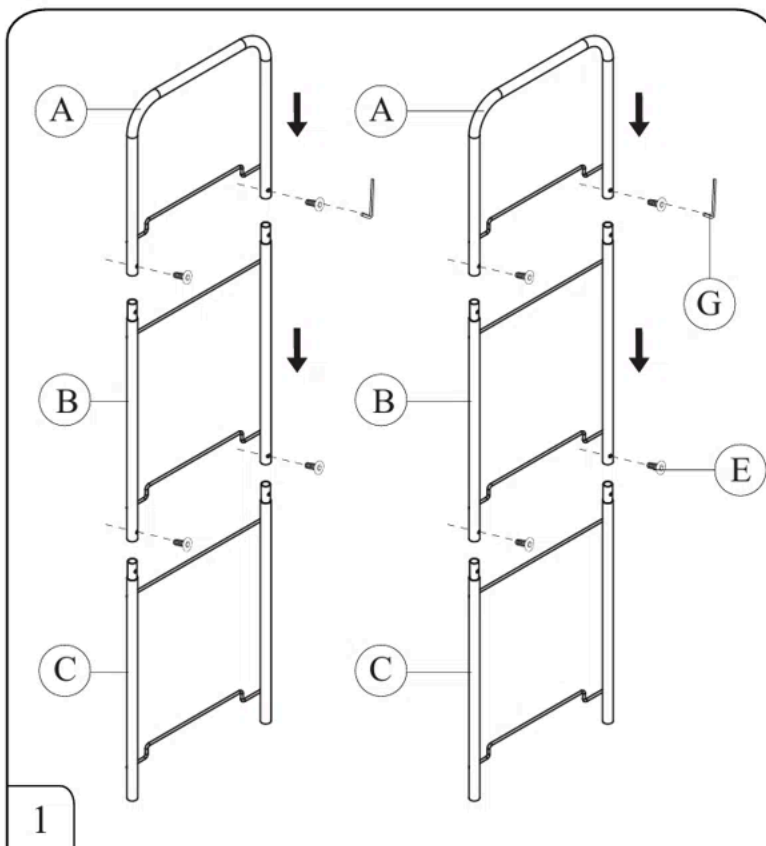

3 Tier Metal Wire Basket Cart

KIT3211

No.	Part	Pcs
A		2
B		2
C		2
D		3
E	 M4×12	8
F		4
G		1
H		1

3

4