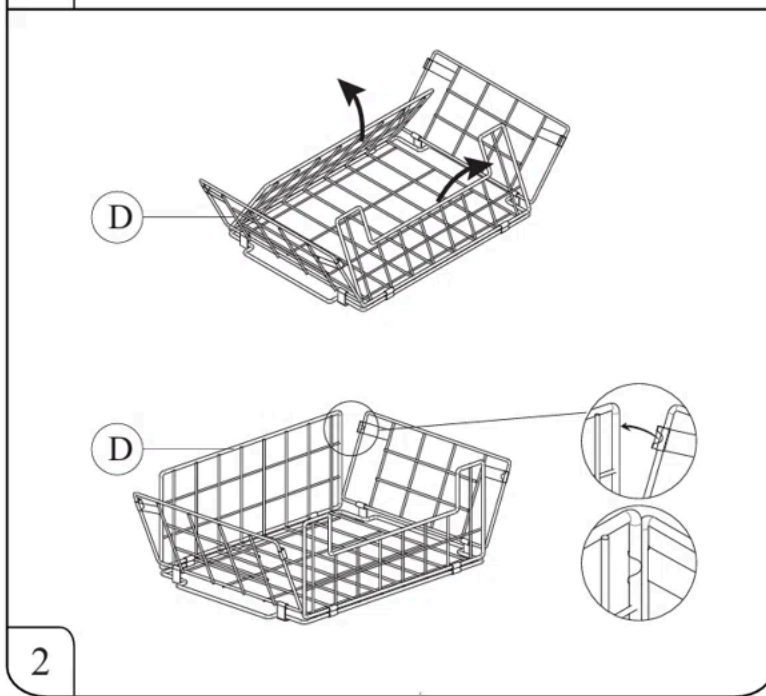

3 Tier Metal Wire Basket Cart

KIT3211

No.	Part	Pcs
A		2
B		2
C		2
D		3
E	 M4×12	8
F		4
G		1
H		1

3

4